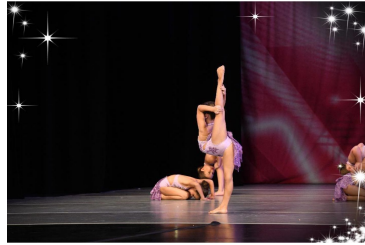

# MPM MODELS

Elley Ludwig

Height : 4'8" / 142 cm | Waist : 25" / 64 cm | Hips : 30" / 76 cm | Hair Colour : Brown | Eyes : Green

# MIPM MODELS

Elley Ludwig

Height : 4'8" / 142 cm | Waist : 25" / 64 cm | Hips : 30" / 76 cm | Hair Colour : Brown | Eyes : Green