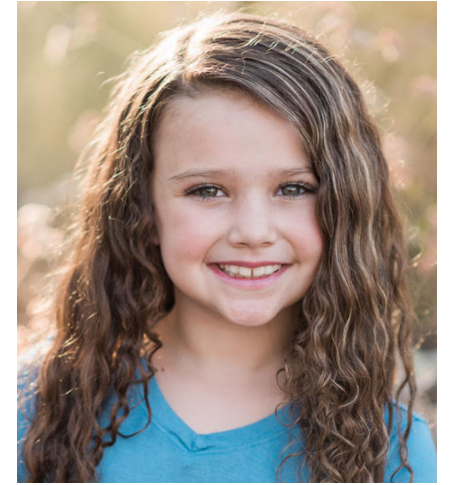

MIPM MODELS