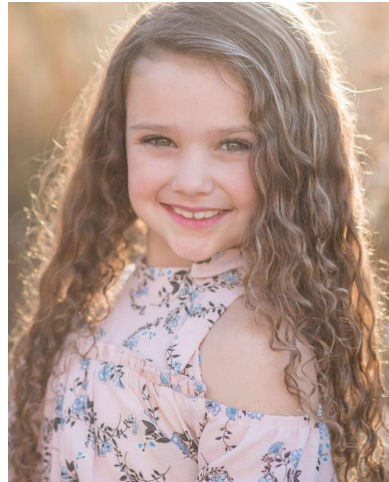

MIPM MODELS