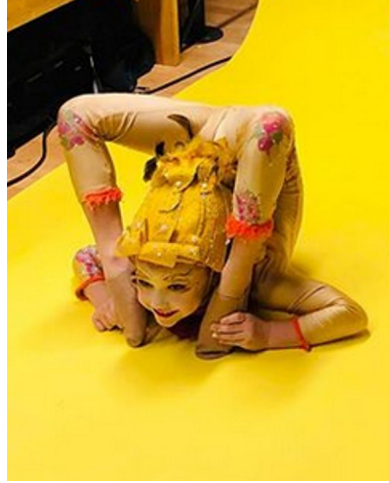

# MIPM MODELS

Elley Ludwig

Height : 4'8" / 142 cm | Waist : 25" / 64 cm | Hips : 30" / 76 cm | Hair Colour : Brown | Eyes : Green