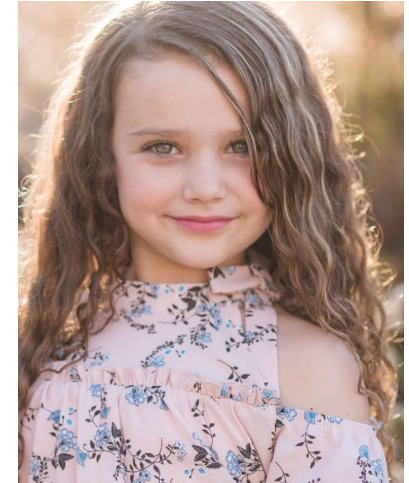

MIPM MODELS