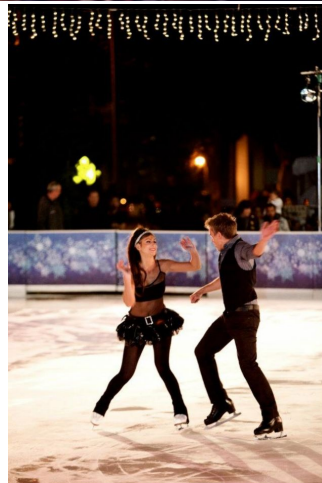

MIPM MODELS