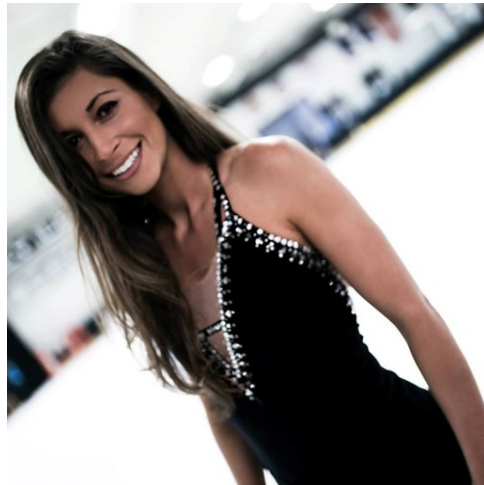

MIPM MODELS