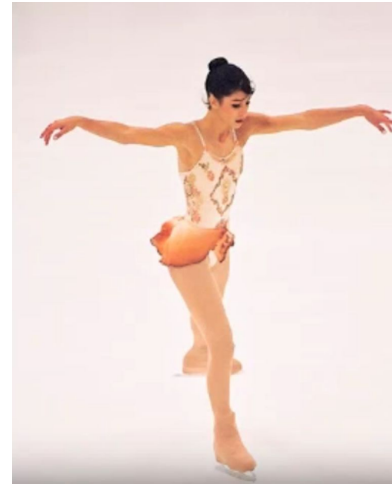

MIPM MODELS