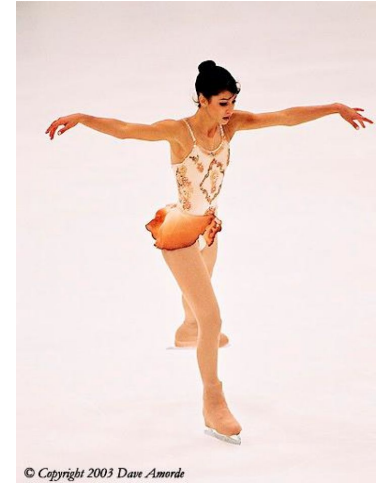

MIPM MODELS