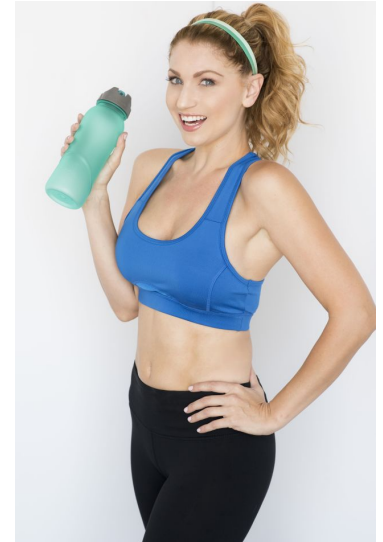

MIPM MODELS

Rachel Norris

Height : 5'7" / 170 cm | Bust : 35" / 89 cm | Waist : 27" / 69 cm | Hips : 38" / 97 cm | Shoe : 9.0 US / 6.5 UK | Hair Colour : Blonde | Eyes : Blue

M P M MODELS

MPM MODELS

Rachel Norris

Height : 5'7" / 170 cm | Bust : 35" /

MPM MODELS

Hair Colour : Blonde | Eyes : Blue