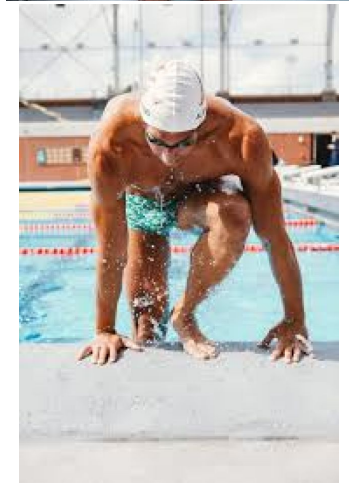

MIPM MODELS

Azad Al-Barazi

Height : 6'7" / 201 cm | Hair Colour : Black | Eyes : Brown

MIPM MODELS

MIPM MODELS

MIPM MODELS

Azad Al-Barazi
Height : 6'7" / 201 cm | Hair Colour : Black | Eyes : Brown