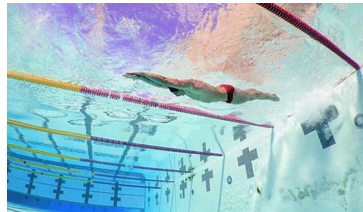

MIPM MODELS

Azad Al-Barazi
Height : 6'7" / 201 cm | Hair Colour : Black | Eyes : Brown