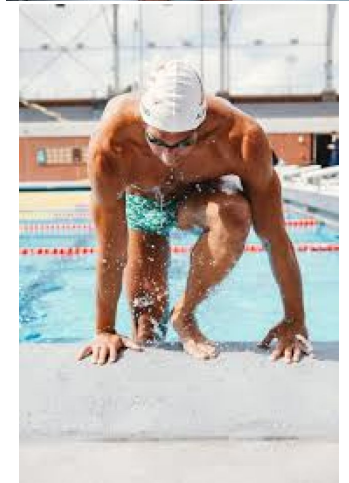

MIPM MODELS