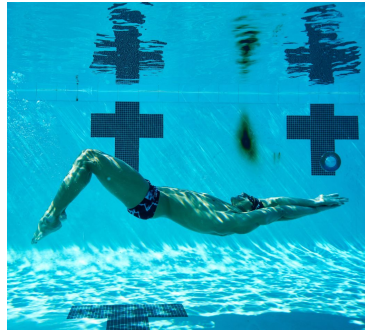

MIPM MODELS

Azad Al-Barazi

Height : 6'7" / 201 cm | Hair Colour : Black | Eyes : Brown

MIPM MODELS

MIPM MODELS

MIPM MODELS

Azad Al-Barazi
Height : 6'7" / 201 cm | Hair Colour : Black | Eyes : Brown