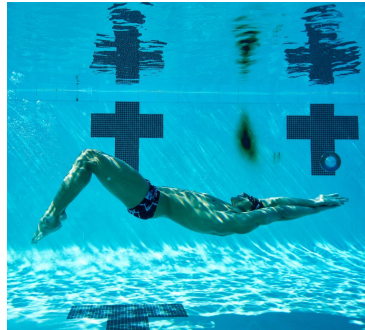

MIPM MODELS