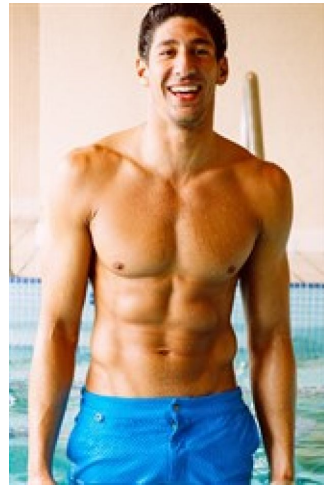

MIPM MODELS

Azad Al-Barazi

Height : 6'7" / 201 cm | Hair Colour : Black | Eyes : Brown

MIPM MODELS

MIPM MODELS

MIPM MODELS

Azad Al-Barazi
Height : 6'7" / 201 cm | Hair Colour : Black | Eyes : Brown