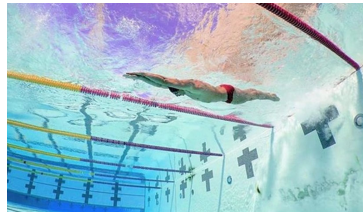

MIPM MODELS

Azad Al-Barazi

Height : 6'7" / 201 cm | Hair Colour : Black | Eyes : Brown

MIPM MODELS

MIPM MODELS

MIPM MODELS

Azad Al-Barazi
Height : 6'7" / 201 cm | Hair Colour : Black | Eyes : Brown