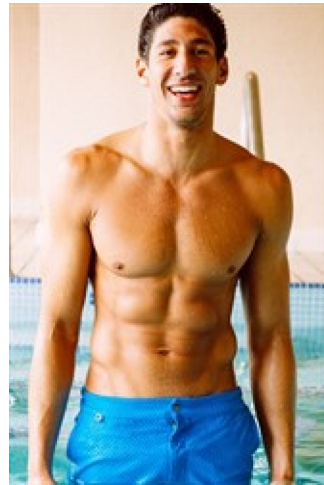

MIPM MODELS