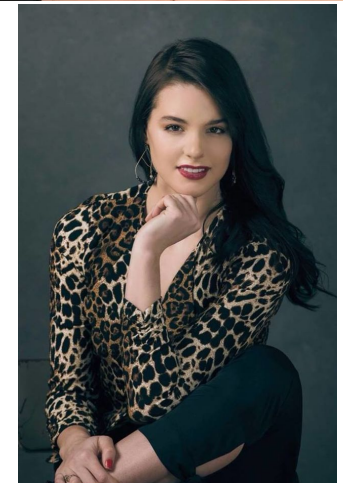

MPM MODELS

Maddison Bullock

Height : 5'4" / 163 cm | Bust : 34" / 86 cm | Hair Colour : Brown | Eyes : Brown

MIPM MODELS

MPM MODELS

MPM MODELS

Howard Mager

Howard Mager

MPM MODELS

Maddison Bullock

Height : 5'4" / 163 cm | Bust : 34" / 86 cm | Hair Colour : Brown | Eyes : Brown