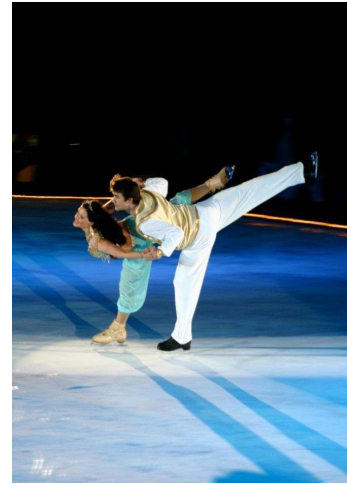

MPM MODELS

Maddison Bullock

Height : 5'4" / 163 cm | Bust : 34" / 86 cm | Hair Colour : Brown | Eyes : Brown

MIPM MODELS

MPM MODELS

MPM MODELS

Howard Mager

Howard Mager

MPM MODELS

Maddison Bullock

Height : 5'4" / 163 cm | Bust : 34" / 86 cm | Hair Colour : Brown | Eyes : Brown