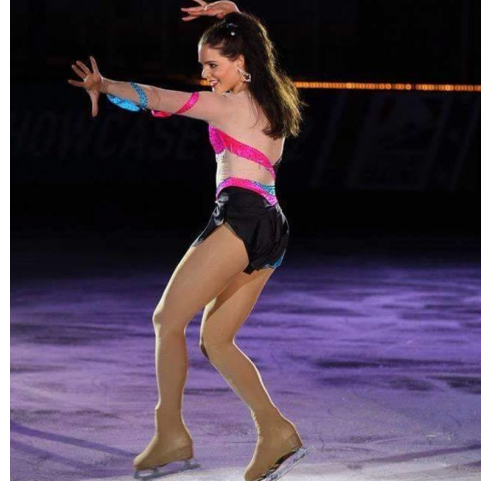

MPM MODELS

Maddison Bullock

Height : 5'4" / 163 cm | Bust : 34" / 86 cm | Hair Colour : Brown | Eyes : Brown

MIPM MODELS

MPM MODELS

MPM MODELS

Howard Mager

Howard Mager

MPM MODELS

Maddison Bullock

Height : 5'4" / 163 cm | Bust : 34" / 86 cm | Hair Colour : Brown | Eyes : Brown