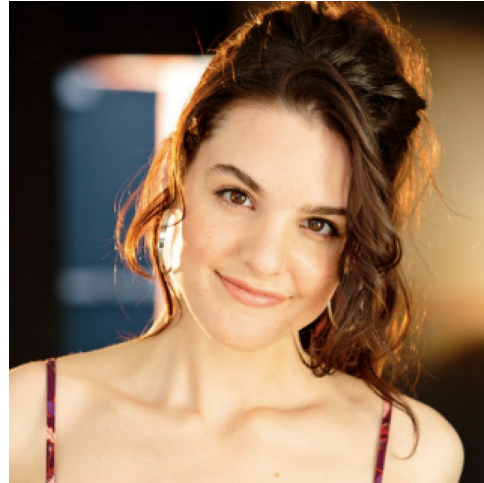

MPM MODELS

Maddison Bullock

Height : 5'4" / 163 cm | Bust : 34" / 86 cm | Hair Colour : Brown | Eyes : Brown

MIPM MODELS

MPM MODELS

MPM MODELS

Howard Mager

Howard Mager

MPM MODELS

Maddison Bullock

Height : 5'4" / 163 cm | Bust : 34" / 86 cm | Hair Colour : Brown | Eyes : Brown