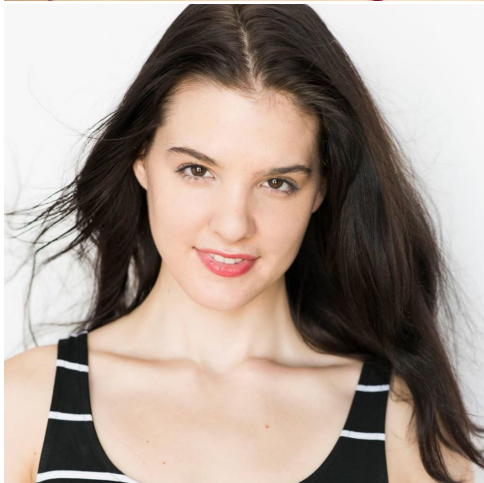

MPM MODELS

Maddison Bullock

Height : 5'4" / 163 cm | Bust : 34" / 86 cm | Hair Colour : Brown | Eyes : Brown

MIPM MODELS

MPM MODELS

MPM MODELS

Howard Mager

Howard Mager

MPM MODELS

Maddison Bullock

Height : 5'4" / 163 cm | Bust : 34" / 86 cm | Hair Colour : Brown | Eyes : Brown