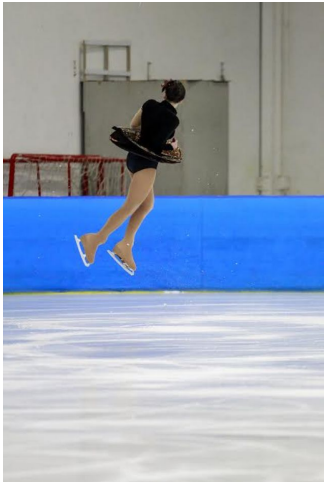

MPM MODELS

Maddison Bullock

Height : 5'4" / 163 cm | Bust : 34" / 86 cm | Hair Colour : Brown | Eyes : Brown

MIPM MODELS

MPM MODELS

MPM MODELS

Howard Mager

Howard Mager

MPM MODELS

Maddison Bullock

Height : 5'4" / 163 cm | Bust : 34" / 86 cm | Hair Colour : Brown | Eyes : Brown