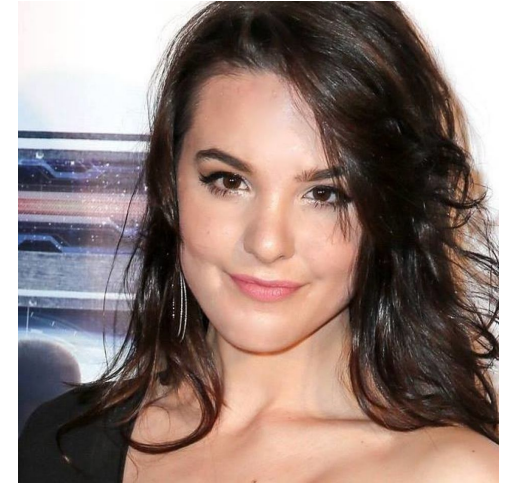

MPM MODELS

Maddison Bullock

Height : 5'4" / 163 cm | Bust : 34" / 86 cm | Hair Colour : Brown | Eyes : Brown

MIPM MODELS

MPM MODELS

MPM MODELS

Howard Mager

Howard Mager

MPM MODELS

Maddison Bullock

Height : 5'4" / 163 cm | Bust : 34" / 86 cm | Hair Colour : Brown | Eyes : Brown