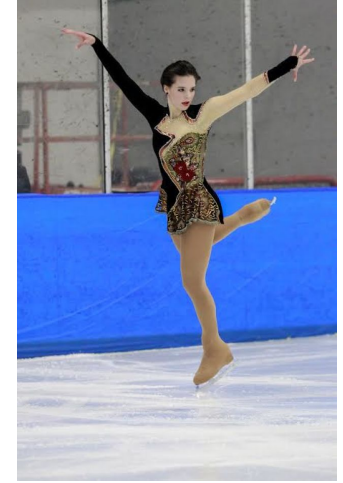

MPM MODELS

Maddison Bullock

Height : 5'4" / 163 cm | Bust : 34" / 86 cm | Hair Colour : Brown | Eyes : Brown

MIPM MODELS

MPM MODELS

MPM MODELS

Howard Mager

Howard Mager

MPM MODELS

Maddison Bullock

Height : 5'4" / 163 cm | Bust : 34" / 86 cm | Hair Colour : Brown | Eyes : Brown