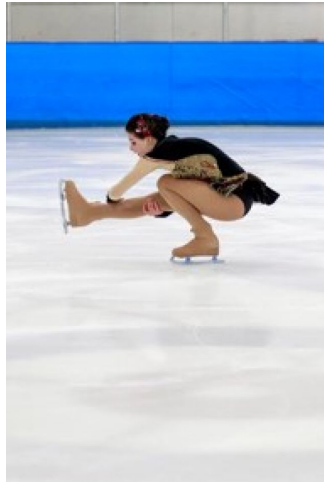

MPM MODELS

Maddison Bullock

Height : 5'4" / 163 cm | Bust : 34" / 86 cm | Hair Colour : Brown | Eyes : Brown

MIPM MODELS

MPM MODELS

MPM MODELS

Howard Mager

Howard Mager

MPM MODELS

Maddison Bullock

Height : 5'4" / 163 cm | Bust : 34" / 86 cm | Hair Colour : Brown | Eyes : Brown