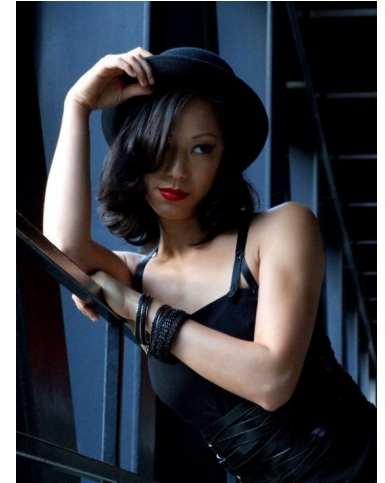

MIPM MODELS

Monica Lee

Height : 5'5" / 165 cm | Bust : 32" / 81 cm | Waist : 25.5" / 65 cm | Hips : 34" / 86 cm | Shoe : 7.0 US / 5.0 UK | Hair Colour : Black | Eyes : Brown