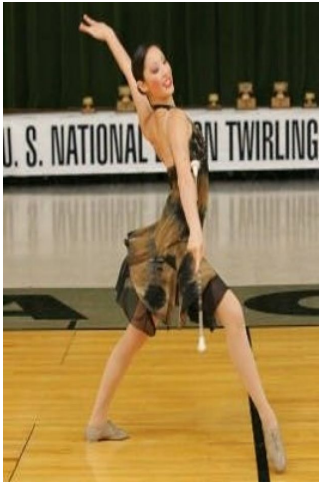

MIPM MODELS