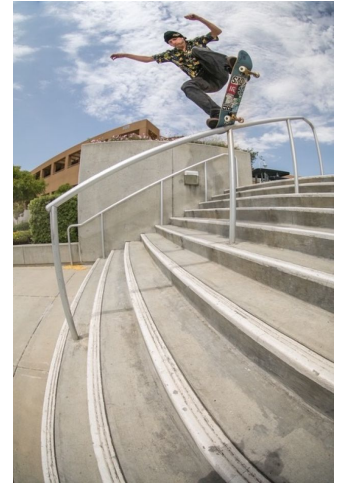

MIPM MODELS

Greg Lutzka

Height : 6'0" / 183 cm | Waist : 34" / 86 cm | Chest : 34" / 86 cm | Hair Colour : Brown | Eyes : Blue

MPM MODELS

MPM MODELS

MPM MODELS

Greg Lutzka

Height : 6'0" / 183 cm | Waist : 34" / 86 cm | Chest : 34" / 86 cm | Hair Colour : Brown | Eyes : Blue