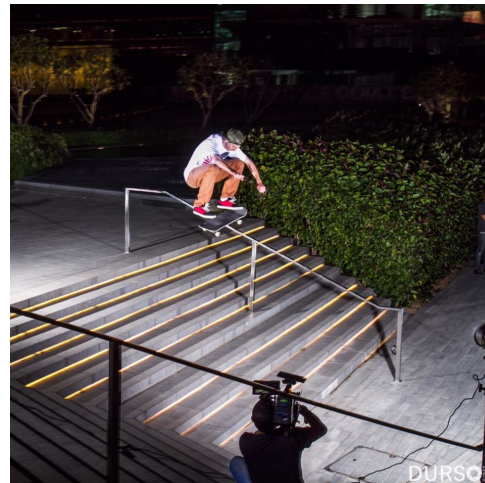

Greg Lutzka

MIPM MODELS