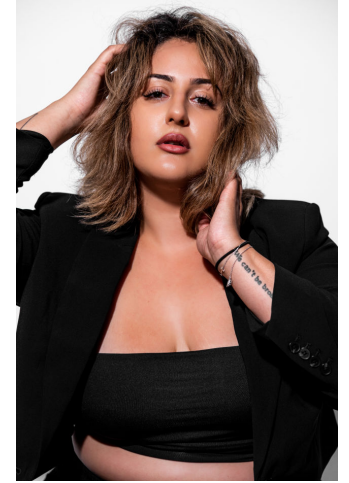

MIPM MODELS

Nadine Khoury

Height : 5'8" / 173 cm | Bust : 47" / 119 cm | Waist : 39.5" / 100 cm | Hips : 50" / 127 cm | Shoe : 10.5 US / 7.5 UK | Hair Colour : Blonde | Eyes : Brown

MIPM MODELS

MIPM MODELS

MIPM MODELS

MIPM MODELS

MPM MODELS

Nadine Khoury

Height : 5'8" / 173 cm | Bust : 47" / 119 cm | Waist : 39.5" / 100 cm | Hips : 50" / 127 cm | Shoe : 10.5 US / 7.5 UK | Hair Colour : Blonde | Eyes : Brown