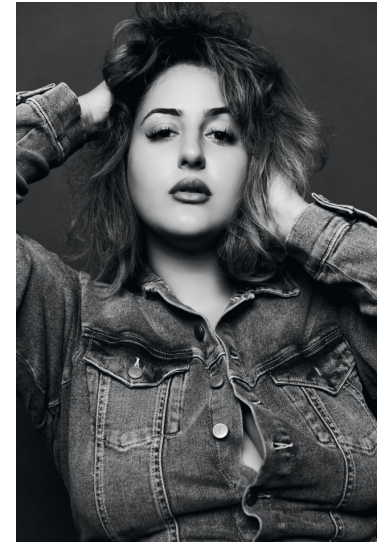

MIPM MODELS

Nadine Khoury

Height : 5'8" / 173 cm | Bust : 47" / 119 cm | Waist : 39.5" / 100 cm | Hips : 50" / 127 cm | Shoe : 10.5 US / 7.5 UK | Hair Colour : Blonde | Eyes : Brown

MIPM MODELS

MIPM MODELS

MIPM MODELS

MIPM MODELS

MPM MODELS

Nadine Khoury

Height : 5'8" / 173 cm | Bust : 47" / 119 cm | Waist : 39.5" / 100 cm | Hips : 50" / 127 cm | Shoe : 10.5 US / 7.5 UK | Hair Colour : Blonde | Eyes : Brown