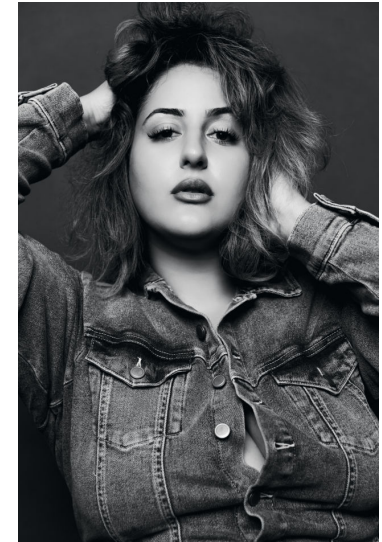

MIPM MODELS

Nadine Khoury

Height : 5'8" / 173 cm | Bust : 47" / 119 cm | Waist : 39.5" / 100 cm | Hips : 50" / 127 cm | Shoe : 10.5 US / 7.5 UK | Hair Colour : Blonde | Eyes : Brown

MIPM MODELS

MIPM MODELS

MIPM MODELS

MIPM MODELS

MPM MODELS

Nadine Khoury

Height : 5'8" / 173 cm | Bust : 47" / 119 cm | Waist : 39.5" / 100 cm | Hips : 50" / 127 cm | Shoe : 10.5 US / 7.5 UK | Hair Colour : Blonde | Eyes : Brown