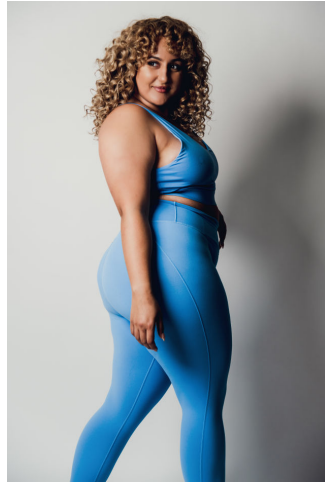

MIPM MODELS

Nadine Khoury

Height : 5'8" / 173 cm | Bust : 47" / 119 cm | Waist : 39.5" / 100 cm | Hips : 50" / 127 cm | Shoe : 10.5 US / 7.5 UK | Hair Colour : Blonde | Eyes : Brown

MIPM MODELS

MIPM MODELS

MIPM MODELS

MIPM MODELS

MPM MODELS

Nadine Khoury

Height : 5'8" / 173 cm | Bust : 47" / 119 cm | Waist : 39.5" / 100 cm | Hips : 50" / 127 cm | Shoe : 10.5 US / 7.5 UK | Hair Colour : Blonde | Eyes : Brown