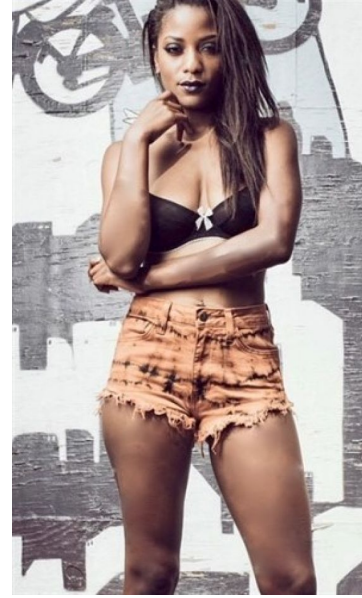

# MIPM MODELS

Dominique Berry

Height : 5'5" / 165 cm | Bust : 34.5" / 88 cm | Waist : 25" / 64 cm | Hips : 37" / 94 cm | Shoe : 8.5 US / 6.0 UK | Hair Colour : Brown | Eyes : Brown

# MIPM MODELS

Height : 5'5" / 165 cm | Bust : 34.5" .

# MPM MODELS

Hair Colour : Brown | Eyes : Brown