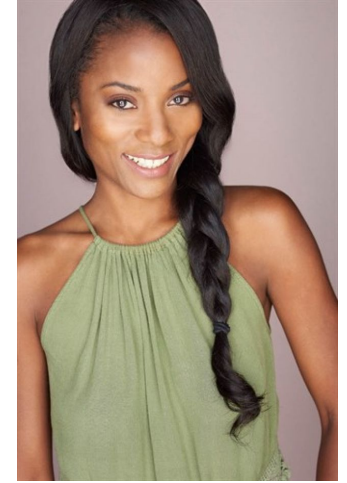

# MIPM MODELS

Dominique Berry

Height : 5'5" / 165 cm | Bust : 34.5" / 88 cm | Waist : 25" / 64 cm | Hips : 37" / 94 cm | Shoe : 8.5 US / 6.0 UK | Hair Colour : Brown | Eyes : Brown

# MIPM MODELS

Height : 5'5" / 165 cm | Bust : 34.5" .

# MPM MODELS

Hair Colour : Brown | Eyes : Brown