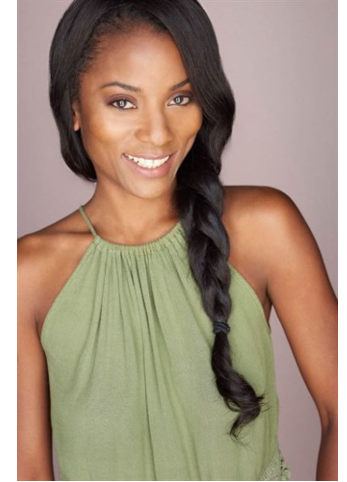

MIPM MODELS

Dominique Berry

Height : 5'5" / 165 cm | Bust : 34.5" / 88 cm | Waist : 25" / 64 cm | Hips : 37" / 94 cm | Shoe : 8.5 US / 6.0 UK | Hair Colour : Brown | Eyes : Brown

MIPM MODELS

Height : 5'5" / 165 cm | Bust : 34.5"

MPM MODELS

Hair Colour : Brown | Eyes : Brown