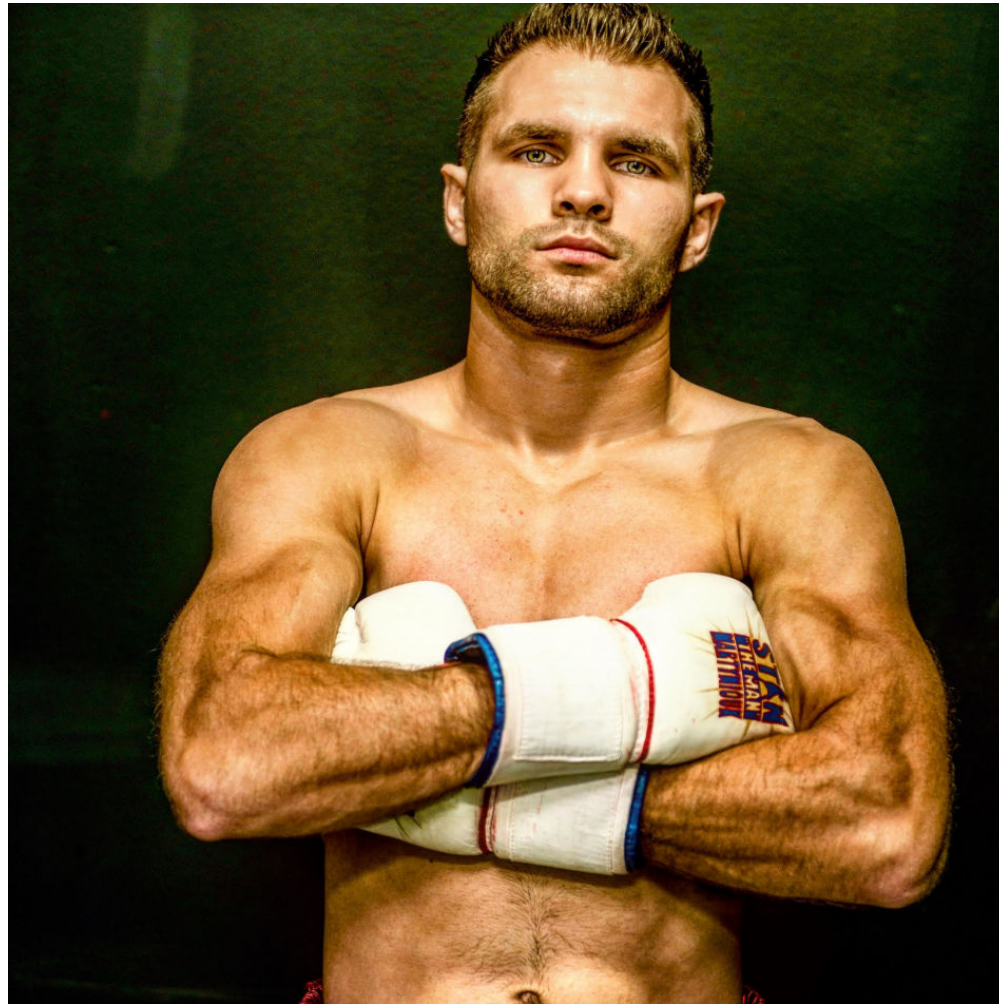

# MPM MODELS

Stan Martyniuk

Height : 5'10" / 178 cm | Waist : 31" / 79 cm | Hair Colour : Brown | Eyes : Hazel

# MIPM MODELS

Stan Martyniuk

Height : 5'10" / 178 cm | Waist : 31" / 79 cm | Hair Colour : Brown | Eyes : Hazel