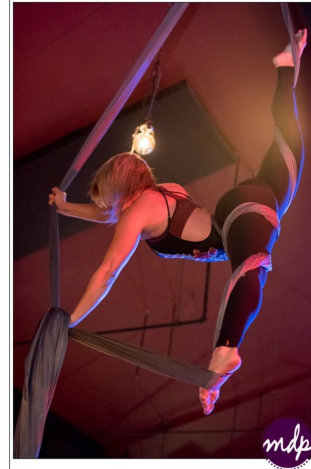

# MPM MODELS

Michelle Harding

Height : 5'8" / 173 cm | Bust : 40" / 102 cm | Waist : 32" / 81 cm | Hips : 41" / 104 cm | Shoe : 9.0 US / 6.5 UK | Hair Colour : Blonde | Eyes : Green