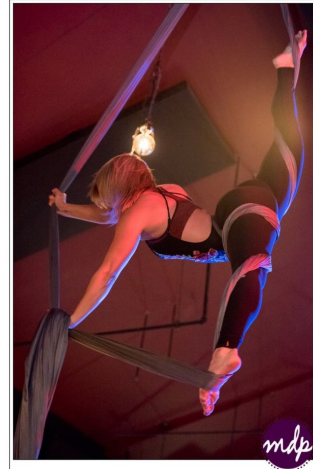

MPM MODELS

Michelle Harding

Height : 5'8" / 173 cm | Bust : 40" / 102 cm | Waist : 32" / 81 cm | Hips : 41" / 104 cm | Shoe : 9.0 US / 6.5 UK | Hair Colour : Blonde | Eyes : Green

MIPM MODELS

MPM MODELS

Michelle Harding

Height : 5'8" / 173 cm | Bust : 40" / 102 cm | Waist : 32" / 81 cm | Hips : 41" / 104 cm | Shoe : 9.0 US / 6.5 UK | Hair Colour : Blonde | Eyes : Green