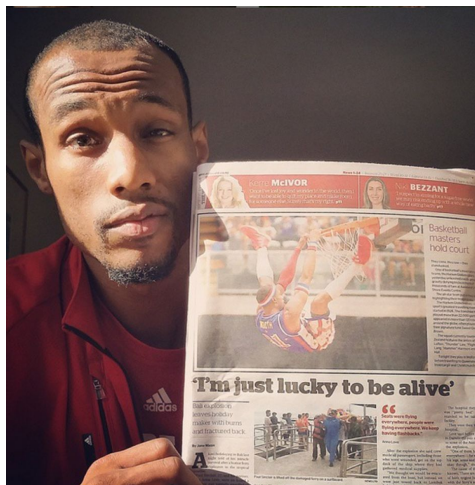

MPM MODELS

Christon Staples

Height : 6'3" / 191 cm | Waist : 32" / 81 cm | Hair Colour : Black | Eyes : Green