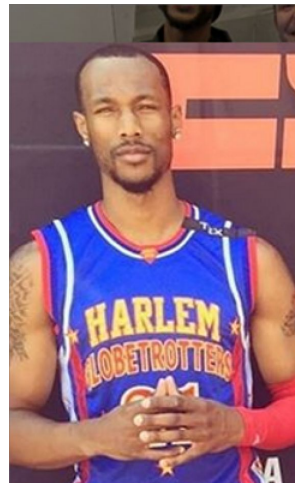

MIPM MODELS

Christon Staples

Height : 6'3" / 191 cm | Waist : 32" / 81 cm | Hair Colour : Black | Eyes : Green

MIPM MODELS

MIPM MODELS

M P M MODELS

MIPM MODELS

MPM MODELS

Christon Staples

Height : 6'3" / 191 cm | Waist : 32" / 81 cm | Hair Colour : Black | Eyes : Green