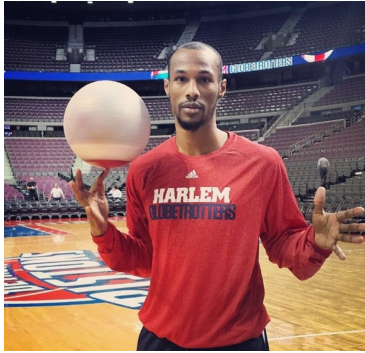

MIPM MODELS

Christon Staples

Height : 6'3" / 191 cm | Waist : 32" / 81 cm | Hair Colour : Black | Eyes : Green

MIPM MODELS

MIPM MODELS

M P M MODELS

MIPM MODELS

MPM MODELS

Christon Staples

Height : 6'3" / 191 cm | Waist : 32" / 81 cm | Hair Colour : Black | Eyes : Green