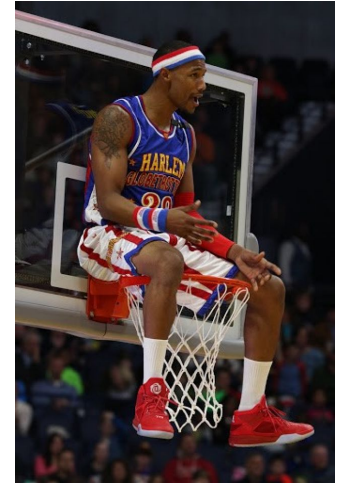

MIPM MODELS

Christon Staples

Height : 6'3" / 191 cm | Waist : 32" / 81 cm | Hair Colour : Black | Eyes : Green

MIPM MODELS

MIPM MODELS

M P M MODELS

MIPM MODELS

MPM MODELS

Christon Staples

Height : 6'3" / 191 cm | Waist : 32" / 81 cm | Hair Colour : Black | Eyes : Green