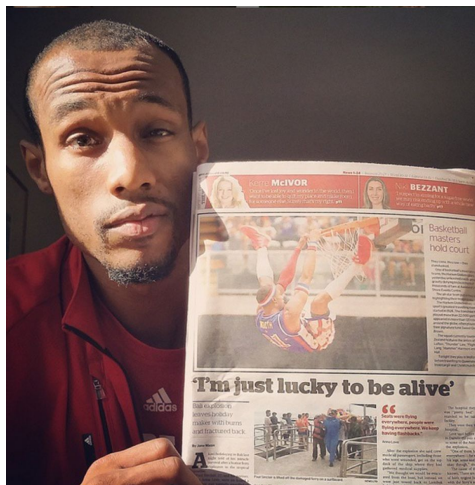

MIPM MODELS

Christon Staples

Height : 6'3" / 191 cm | Waist : 32" / 81 cm | Hair Colour : Black | Eyes : Green

MIPM MODELS

MIPM MODELS

M P M MODELS

MIPM MODELS

MPM MODELS

Christon Staples

Height : 6'3" / 191 cm | Waist : 32" / 81 cm | Hair Colour : Black | Eyes : Green