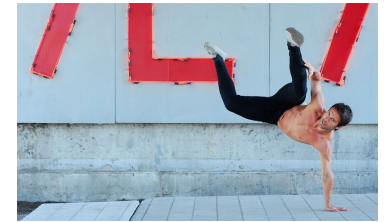

MIPM MODELS

Karim Barcelo

Height : 6'0" / 183 cm | Waist : 32" / 81 cm | Chest : 40" / 102 cm | Hips : 41" / 104 cm | Hair Colour : Brown | Eyes : Green

MIPM MODELS

M P M MODELS

Karim Barcelo

Height : 6'0" / 183 cm | Waist : 32" / 81 cm | Chest : 40" / 102 cm | Hips : 41" / 104 cm | Hair Colour : Brown | Eyes : Green