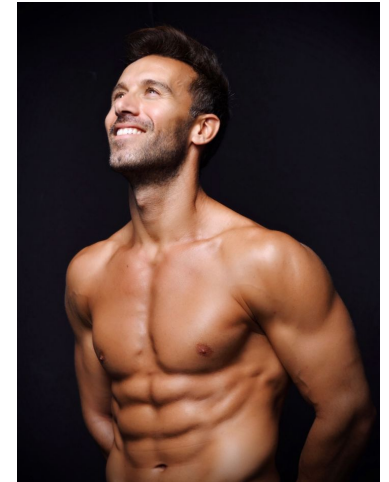

MPM MODELS

Karim Barcelo

Height : 6'0" / 183 cm | Waist : 34" / 86 cm | Chest : 40" / 102 cm | Hips : 41" / 104 cm | Hair Colour : Brown | Eyes : Green

MIPM MODELS

MIPM MODELS

MIPM MODELS

MPM MODELS

Karim Barcelo

Height : 6'0" / 183 cm | Waist : 34" / 86 cm | Chest : 40" / 102 cm | Hips : 41" / 104 cm | Hair Colour : Brown | Eyes : Green