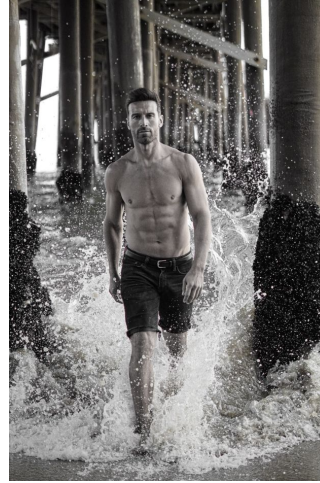

MPM MODELS

Karim Barcelo

Height : 6'0" / 183 cm | Waist : 34" / 86 cm | Chest : 40" / 102 cm | Hips : 41" / 104 cm | Hair Colour : Brown | Eyes : Green

MIPM MODELS

MIPM MODELS

MIPM MODELS

MPM MODELS

Karim Barcelo

Height : 6'0" / 183 cm | Waist : 34" / 86 cm | Chest : 40" / 102 cm | Hips : 41" / 104 cm | Hair Colour : Brown | Eyes : Green