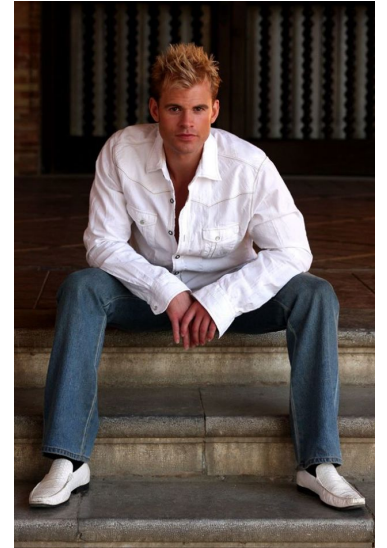

# MIPM MODELS

Andrew Ashton

Height : 6'0" / 183 cm | Waist : 32" / 81 cm | Chest : 40" / 102 cm | Hips : 39.5" / 100 cm | Hair Colour : Blonde | Eyes : Blue

# M P M MODELS

Andrew Ashton

Height : 6'0" / 183 cm | Waist : 32" / 81 cm | Chest : 40" / 102 cm | Hips : 39.5" / 100 cm | Hair Colour : Blonde | Eyes : Blue