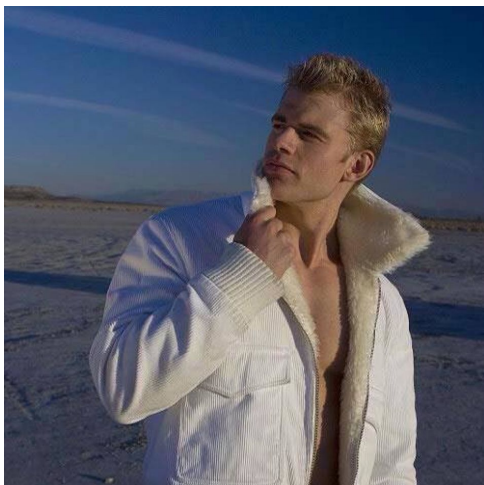

# MIPM MODELS

Andrew Ashton

Height : 6'0" / 183 cm | Waist : 32.5" / 83 cm | Chest : 41" / 104 cm | Hips : 39.5" / 100 cm | Hair Colour : Blonde | Eyes : Blue