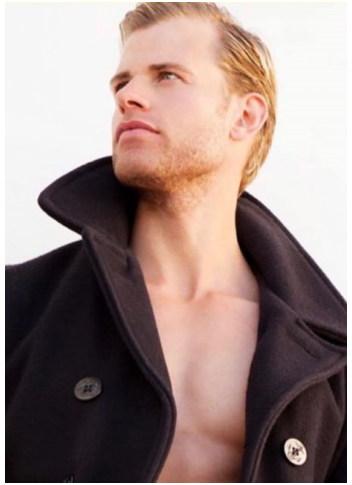

MIPM MODELS