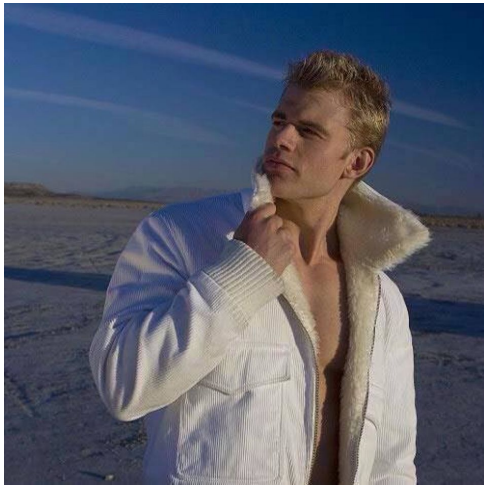

# MIPM MODELS

Andrew Ashton

Height : 6'0" / 183 cm | Waist : 32" / 81 cm | Chest : 40" / 102 cm | Hips : 39.5" / 100 cm | Hair Colour : Blonde | Eyes : Blue

# M P M MODELS

Andrew Ashton

Height : 6'0" / 183 cm | Waist : 32" / 81 cm | Chest : 40" / 102 cm | Hips : 39.5" / 100 cm | Hair Colour : Blonde | Eyes : Blue