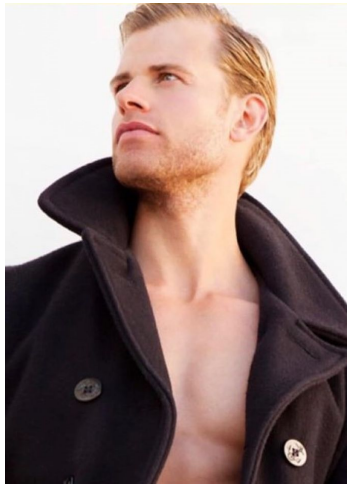

MIPM MODELS