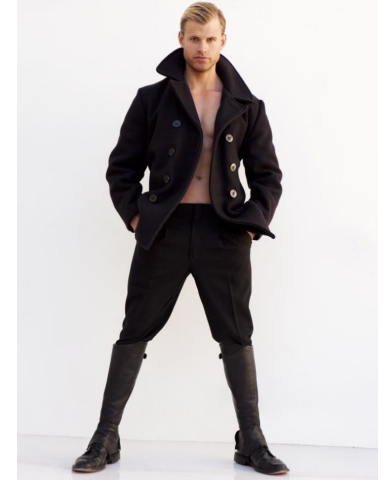

MIPM MODELS