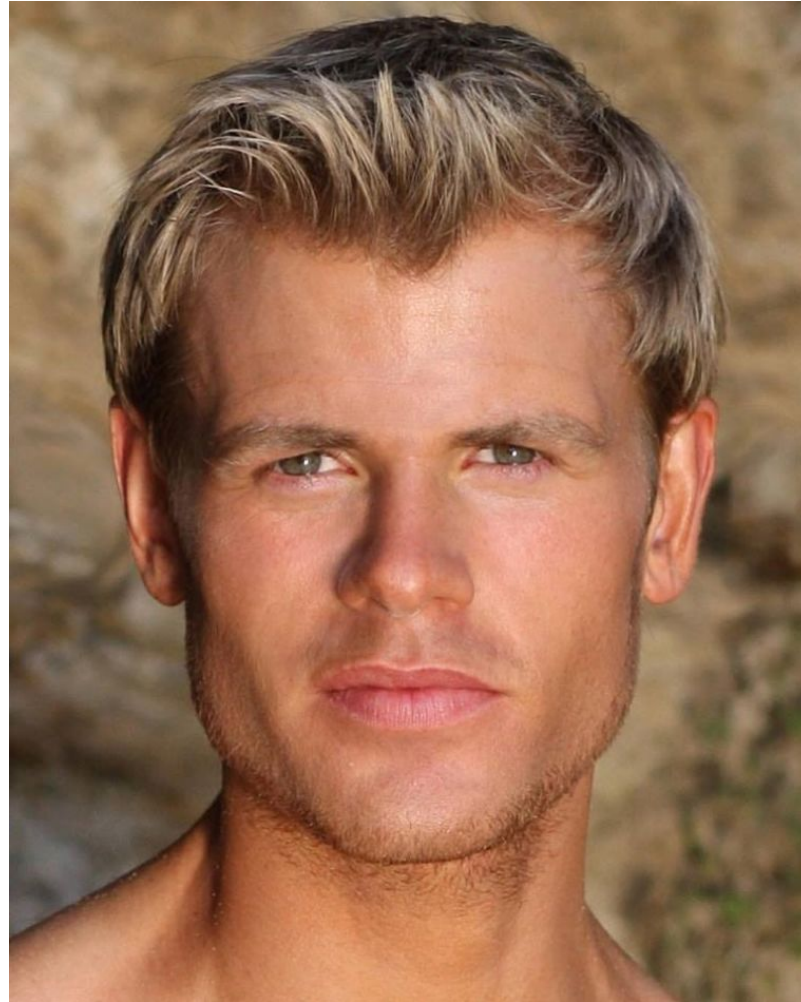

# MIPM MODELS

Andrew Ashton

Height : 6'0" / 183 cm | Waist : 32" / 81 cm | Chest : 40" / 102 cm | Hips : 39.5" / 100 cm | Hair Colour : Blonde | Eyes : Blue

# M P M MODELS

Andrew Ashton

Height : 6'0" / 183 cm | Waist : 32" / 81 cm | Chest : 40" / 102 cm | Hips : 39.5" / 100 cm | Hair Colour : Blonde | Eyes : Blue