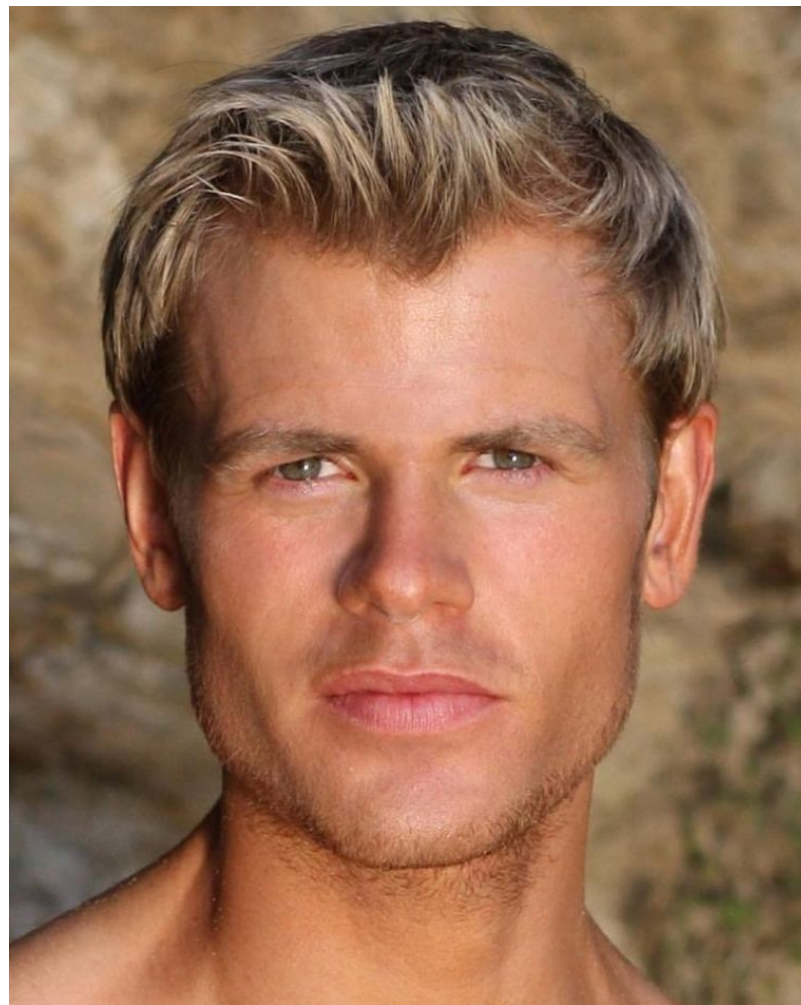

# MIPM MODELS

Andrew Ashton

Height : 6'0" / 183 cm | Waist : 32.5" / 83 cm | Chest : 41" / 104 cm | Hips : 39.5" / 100 cm | Hair Colour : Blonde | Eyes : Blue