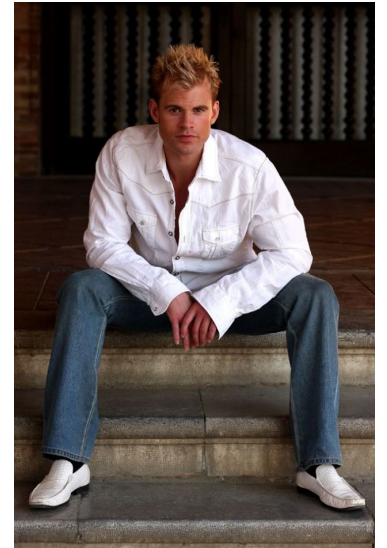

MIPM MODELS

Andrew Ashton

Height : 6'0" / 183 cm | Waist : 32" / 81 cm | Chest : 40" / 102 cm | Hips : 39.5" / 100 cm | Hair Colour : Blonde | Eyes : Blue

MIPM MODELS

M P M MODELS

Andrew Ashton

Height : 6'0" / 183 cm | Waist : 32" / 81 cm | Chest : 40" / 102 cm | Hips : 39.5" / 100 cm | Hair Colour : Blonde | Eyes : Blue