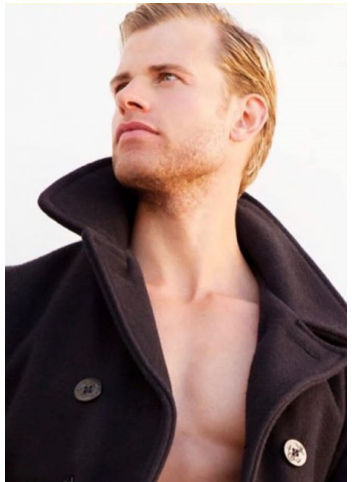

MIPM MODELS

Andrew Ashton

Height : 6'0" / 183 cm | Waist : 32.5" / 83 cm | Chest : 41" / 104 cm | Hips : 39.5" / 100 cm | Hair Colour : Blonde | Eyes : Blue

MIPM MODELS

MIPM MODELS

Andrew Ashton

Height : 6'0" / 183 cm | Waist : 32.5" / 83 cm | Chest : 41" / 104 cm | Hips : 39.5" / 100 cm | Hair Colour : Blonde | Eyes : Blue