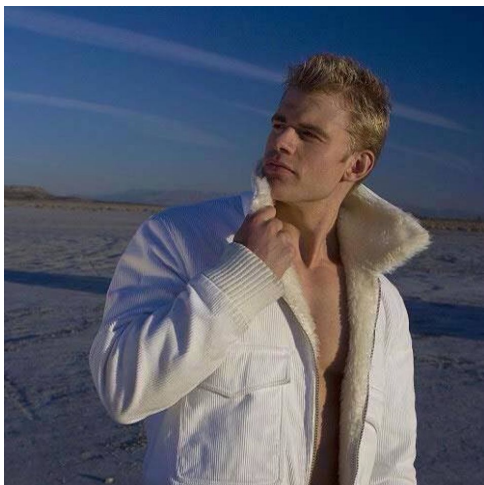

MIPM MODELS

Andrew Ashton

Height : 6'0" / 183 cm | Waist : 32.5" / 83 cm | Chest : 41" / 104 cm | Hips : 39.5" / 100 cm | Hair Colour : Blonde | Eyes : Blue

MIPM MODELS

MIPM MODELS

Andrew Ashton

Height : 6'0" / 183 cm | Waist : 32.5" / 83 cm | Chest : 41" / 104 cm | Hips : 39.5" / 100 cm | Hair Colour : Blonde | Eyes : Blue