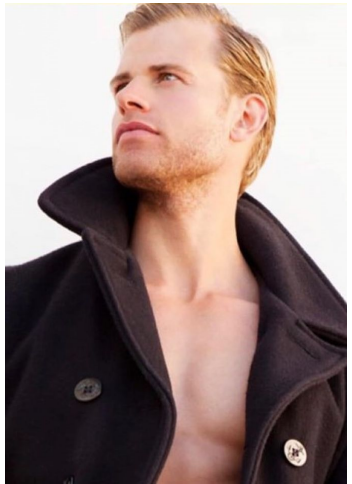

MIPM MODELS

Andrew Ashton

Height : 6'0" / 183 cm | Waist : 32" / 81 cm | Chest : 40" / 102 cm | Hips : 39.5" / 100 cm | Hair Colour : Blonde | Eyes : Blue

MIPM MODELS

M P M MODELS

Andrew Ashton

Height : 6'0" / 183 cm | Waist : 32" / 81 cm | Chest : 40" / 102 cm | Hips : 39.5" / 100 cm | Hair Colour : Blonde | Eyes : Blue