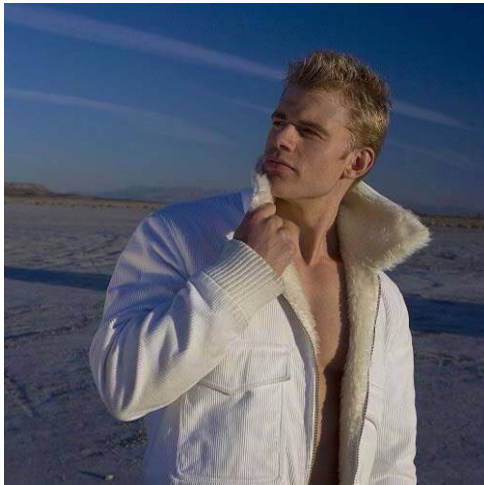

MIPM MODELS

Andrew Ashton

Height : 6'0" / 183 cm | Waist : 32" / 81 cm | Chest : 40" / 102 cm | Hips : 39.5" / 100 cm | Hair Colour : Blonde | Eyes : Blue

MIPM MODELS

M P M MODELS

Andrew Ashton

Height : 6'0" / 183 cm | Waist : 32" / 81 cm | Chest : 40" / 102 cm | Hips : 39.5" / 100 cm | Hair Colour : Blonde | Eyes : Blue