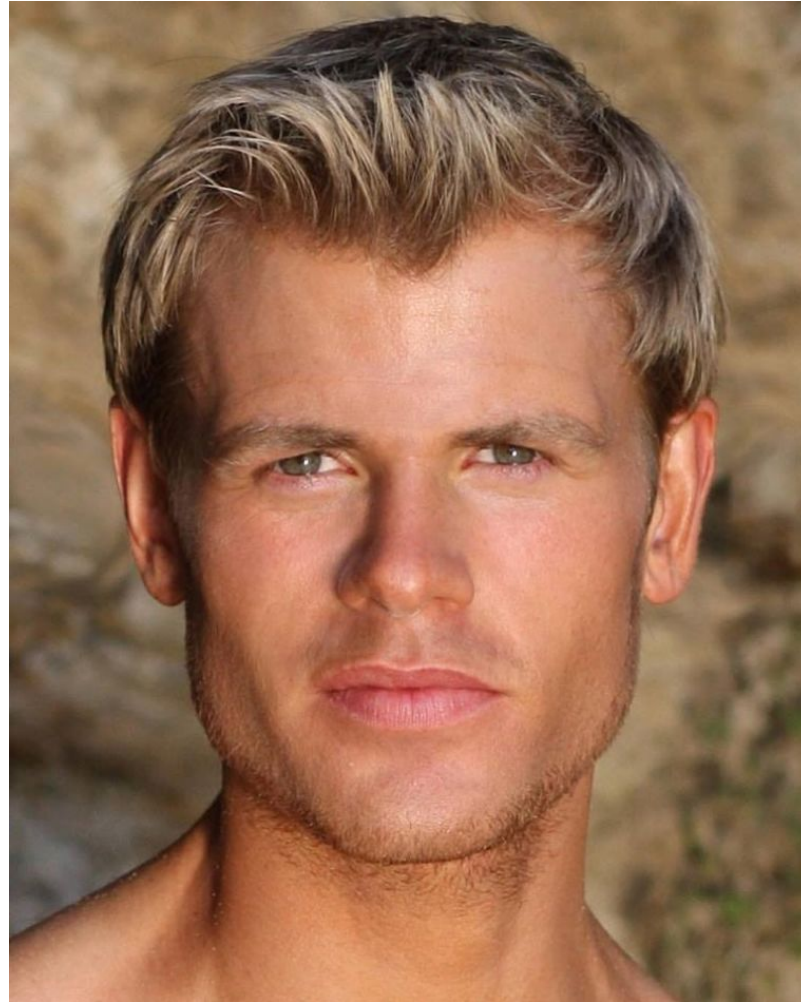

MIPM MODELS

Andrew Ashton

Height : 6'0" / 183 cm | Waist : 32.5" / 83 cm | Chest : 41" / 104 cm | Hips : 39.5" / 100 cm | Hair Colour : Blonde | Eyes : Blue

MIPM MODELS

MIPM MODELS

Andrew Ashton

Height : 6'0" / 183 cm | Waist : 32.5" / 83 cm | Chest : 41" / 104 cm | Hips : 39.5" / 100 cm | Hair Colour : Blonde | Eyes : Blue