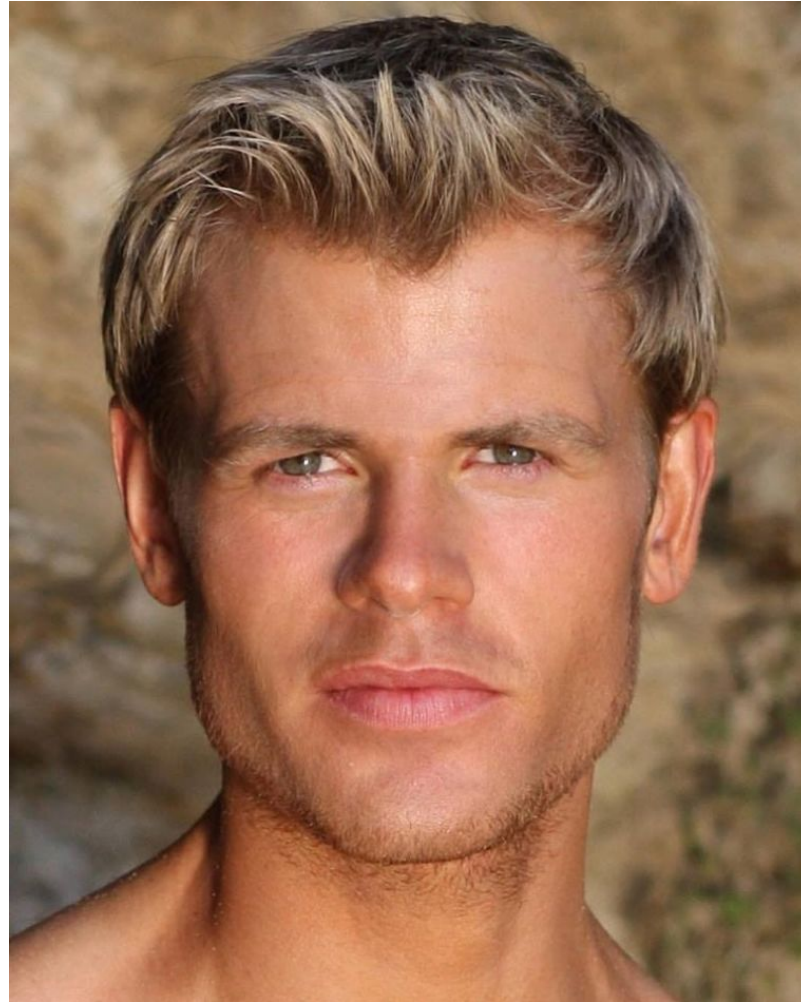

MIPM MODELS

Andrew Ashton

Height : 6'0" / 183 cm | Waist : 32" / 81 cm | Chest : 40" / 102 cm | Hips : 39.5" / 100 cm | Hair Colour : Blonde | Eyes : Blue

MIPM MODELS

M P M MODELS

Andrew Ashton

Height : 6'0" / 183 cm | Waist : 32" / 81 cm | Chest : 40" / 102 cm | Hips : 39.5" / 100 cm | Hair Colour : Blonde | Eyes : Blue