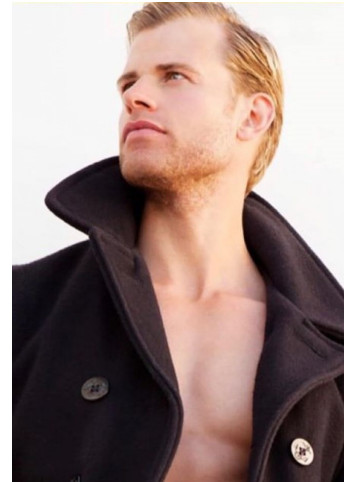

MIPM MODELS

Andrew Ashton

Height : 6'0" / 183 cm | Waist : 32" / 81 cm | Chest : 40" / 102 cm | Hips : 39.5" / 100 cm | Hair Colour : Blonde | Eyes : Blue

MIPM MODELS

MIPM MODELS

Andrew Ashton

Height : 6'0" / 183 cm | Waist : 32" / 81 cm | Chest : 40" / 102 cm | Hips : 39.5" / 100 cm | Hair Colour : Blonde | Eyes : Blue