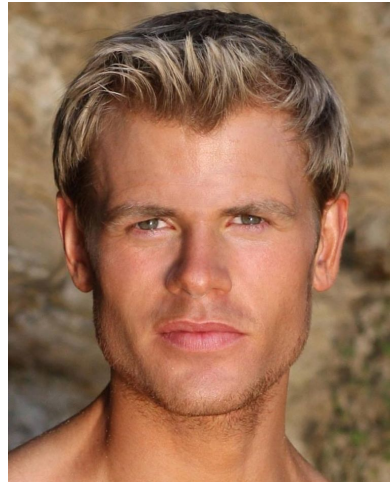

MIPM MODELS

Andrew Ashton

Height : 6'0" / 183 cm | Waist : 32" / 81 cm | Chest : 40" / 102 cm | Hips : 39.5" / 100 cm | Hair Colour : Blonde | Eyes : Blue

MIPM MODELS

MIPM MODELS

Andrew Ashton

Height : 6'0" / 183 cm | Waist : 32" / 81 cm | Chest : 40" / 102 cm | Hips : 39.5" / 100 cm | Hair Colour : Blonde | Eyes : Blue