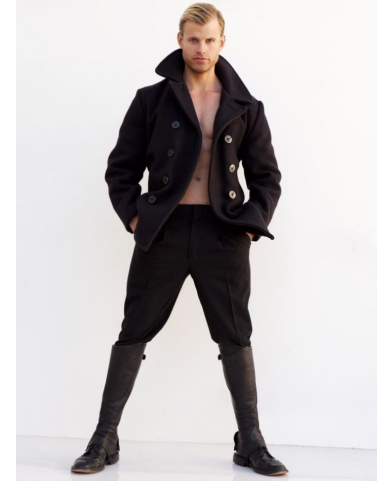

MIPM MODELS

Andrew Ashton

Height : 6'0" / 183 cm | Waist : 32" / 81 cm | Chest : 40" / 102 cm | Hips : 39.5" / 100 cm | Hair Colour : Blonde | Eyes : Blue

MIPM MODELS

MIPM MODELS

Andrew Ashton

Height : 6'0" / 183 cm | Waist : 32" / 81 cm | Chest : 40" / 102 cm | Hips : 39.5" / 100 cm | Hair Colour : Blonde | Eyes : Blue