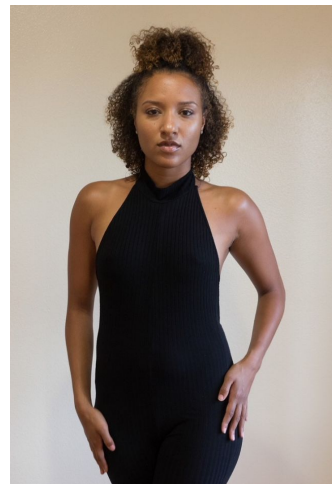

# MIPM MODELS

Randahl Brisco

Height : 5'8.5" / 174 cm | Bust : 37" / 94 cm | Waist : 29.5" / 75 cm | Hips : 40.5" / 103 cm | Shoe : 9.0 US / 6.5 UK | Hair Colour : Brown | Eyes : Brown

# MPM MODELS

Randahl Brisco

Height : 5'8.5" / 174 cm | Bust : 37" / 94 cm | Waist : 29.5" / 75 cm | Hips : 40.5" / 103 cm | Shoe : 9.0 US / 6.5 UK | Hair Colour : Brown | Eyes : Brown