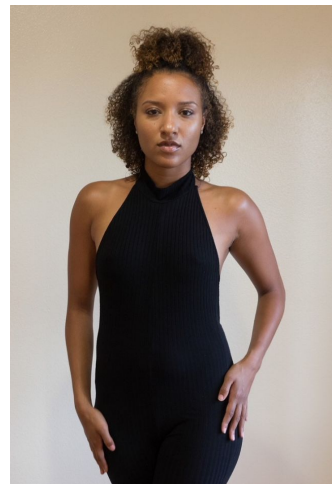

MIPM MODELS

Randahl Brisco

Height : 5'8.5" / 174 cm | Bust : 37" / 94 cm | Waist : 29.5" / 75 cm | Hips : 40.5" / 103 cm | Shoe : 9.0 US / 6.5 UK | Hair Colour : Brown | Eyes : Brown

MPM MODELS

Randahl Brisco

Height : 5'8.5" / 174 cm | Bust : 37" / 94 cm | Waist : 29.5" / 75 cm | Hips : 40.5" / 103 cm | Shoe : 9.0 US / 6.5 UK | Hair Colour : Brown | Eyes : Brown