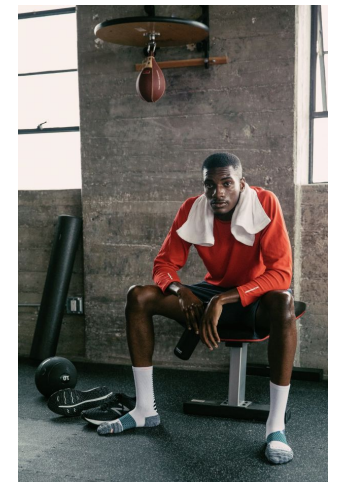

# MPM MODELS

Obi Nwankwo

Height : 6'1" / 185 cm | Waist : 32" / 81 cm | Chest : 39" / 99 cm | Hips : 38.5" / 98 cm | Hair Colour : Black | Eyes : Brown