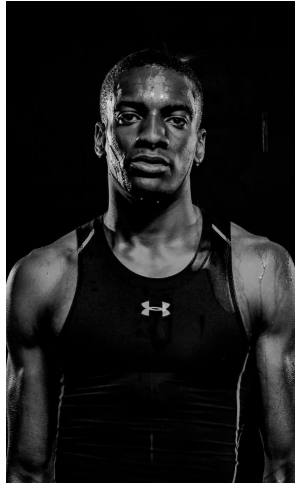

# MPM MODELS

Obi Nwankwo

Height : 6'1" / 185 cm | Waist : 32" / 81 cm | Chest : 39" / 99 cm | Hips : 38.5" / 98 cm | Hair Colour : Black | Eyes : Brown