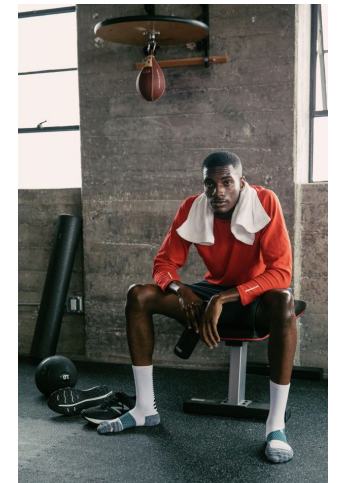

MPM MODELS

Obi Nwankwo

Height : 6'1" / 185 cm | Waist : 32" / 81 cm | Chest : 39" / 99 cm | Hips : 38.5" / 98 cm | Hair Colour : Black | Eyes : Brown

MIPM MODELS

MIPM MODELS

MPM MODELS

Obi Nwankwo

Height : 6'1" / 185 cm | Waist : 32" / 81 cm | Chest : 39" / 99 cm | Hips : 38.5" / 98 cm | Hair Colour : Black | Eyes : Brown