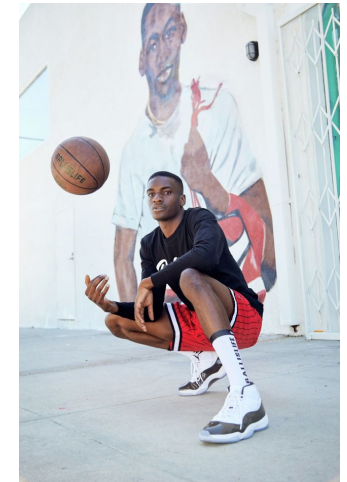

MIPM MODELS

Obi Nwankwo

Height : 6'1" / 185 cm | Waist : 32" / 81 cm | Chest : 39" / 99 cm | Hips : 38.5" / 98 cm | Hair Colour : Black | Eyes : Brown

MPM MODELS

MPM MODELS

MIPM MODELS

MPM MODELS

Obi Nwankwo

Height : 6'1" / 185 cm | Waist : 32" / 81 cm | Chest : 39" / 99 cm | Hips : 38.5" / 98 cm | Hair Colour : Black | Eyes : Brown