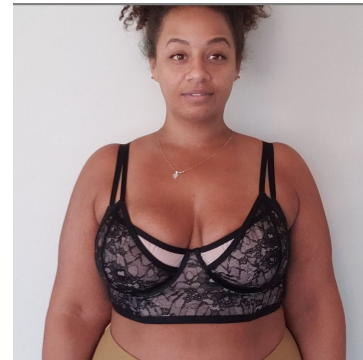

# MIPM MODELS

Misty Marie

Height : 5'8" / 173 cm | Bust : 44" / 112 cm | Waist : 39" / 99 cm | Hips : 49" / 124 cm | Shoe : 9.0 US / 6.5 UK | Hair Colour : Brown | Eyes : Brown

# MPM MODELS

Misty Marie

Height : 5'8" / 173 cm | Bust : 44" / 112 cm | Waist : 39" / 99 cm | Hips : 49" / 124 cm | Shoe : 9.0 US / 6.5 UK | Hair Colour : Brown | Eyes : Brown