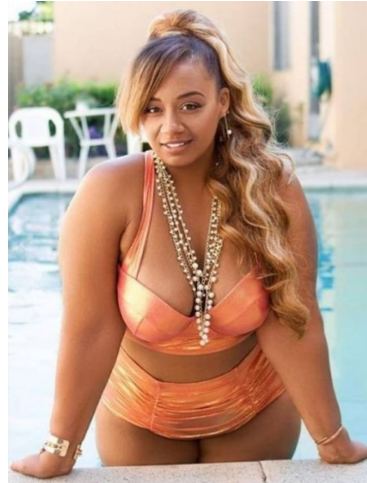

MIPM MODELS

Misty Marie

Height : 5'8" / 173 cm | Bust : 44" / 112 cm | Waist : 39" / 99 cm | Hips : 49" / 124 cm | Shoe : 9.0 US / 6.5 UK | Hair Colour : Brown | Eyes : Brown

MPM MODELS

MIPM MODELS

MPM MODELS

Misty Marie

Height : 5'8" / 173 cm | Bust : 44" / 112 cm | Waist : 39" / 99 cm | Hips : 49" / 124 cm | Shoe : 9.0 US / 6.5 UK | Hair Colour : Brown | Eyes : Brown