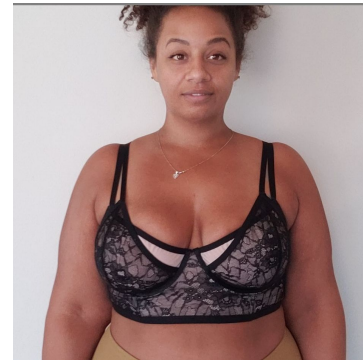

MIPM MODELS

Misty Marie

Height : 5'8" / 173 cm | Bust : 44" / 112 cm | Waist : 39" / 99 cm | Hips : 49" / 124 cm | Shoe : 9.0 US / 6.5 UK | Hair Colour : Brown | Eyes : Brown

MPM MODELS

MIPM MODELS

MPM MODELS

Misty Marie

Height : 5'8" / 173 cm | Bust : 44" / 112 cm | Waist : 39" / 99 cm | Hips : 49" / 124 cm | Shoe : 9.0 US / 6.5 UK | Hair Colour : Brown | Eyes : Brown