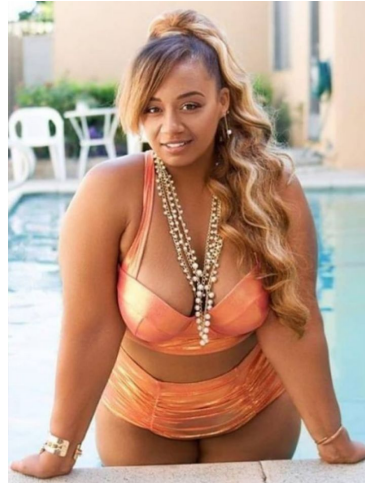

# MIPM MODELS

Misty Marie

Height : 5'8" / 173 cm | Bust : 44" / 112 cm | Waist : 39" / 99 cm | Hips : 49" / 124 cm | Shoe : 9.0 US / 6.5 UK | Hair Colour : Brown | Eyes : Brown

# MPM MODELS

Misty Marie

Height : 5'8" / 173 cm | Bust : 44" / 112 cm | Waist : 39" / 99 cm | Hips : 49" / 124 cm | Shoe : 9.0 US / 6.5 UK | Hair Colour : Brown | Eyes : Brown