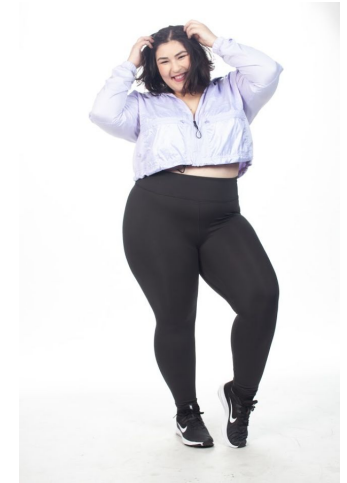

MPM MODELS

Leah Graifer

Height : 5'6" / 168 cm | Bust : 50.5" / 128 cm | Waist : 40.5" / 103 cm | Hips : 53" / 135 cm | Shoe : 10.0 US / 7.0 UK | Hair Colour : Black | Eyes : Brown

M P M MODELS

MPM MODELS

Leah Graifer

Height : 5'6" / 168 cm | Bust : 50.5" / 128 cm | Waist : 40.5" / 103 cm | Hips : 53" / 135 cm | Shoe : 10.0 US / 7.0 UK | Hair Colour : Black | Eyes : Brown