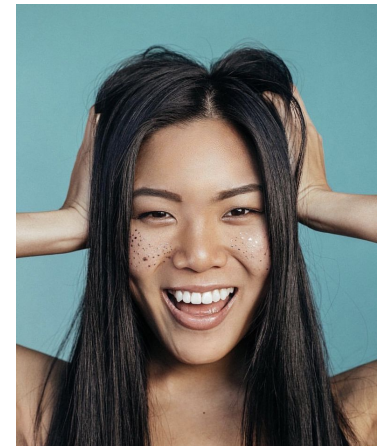

MIPM MODELS

Jennie Jaturapatporn

Height : 5'7.5" / 171 cm | Bust : 35" / 89 cm | Waist : 27.5" / 70 cm | Hips : 37.5" / 95 cm | Shoe : 7.0 US / 5.0 UK | Hair Colour : Black | Eyes : Brown

MIPM MODELS

MIPM MODELS

Jennie Jaturapatporn

Height : 5'7.5" / 171 cm | Bust : 35" / 89 cm | Waist : 27.5" / 70 cm | Hips : 37.5" / 95 cm | Shoe : 7.0 US / 5.0 UK | Hair Colour : Black | Eyes : Brown