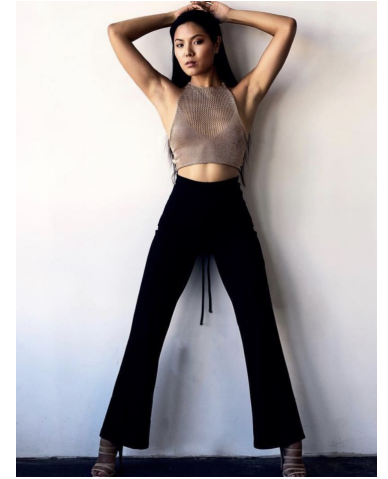

MIPM MODELS

Jennie Jaturapatporn

Height : 5'7.5" / 171 cm | Bust : 35" / 89 cm | Waist : 27.5" / 70 cm | Hips : 37.5" / 95 cm | Shoe : 7.0 US / 5.0 UK | Hair Colour : Black | Eyes : Brown

MIPM MODELS

MIPM MODELS

Jennie Jaturapatporn

Height : 5'7.5" / 171 cm | Bust : 35" / 89 cm | Waist : 27.5" / 70 cm | Hips : 37.5" / 95 cm | Shoe : 7.0 US / 5.0 UK | Hair Colour : Black | Eyes : Brown