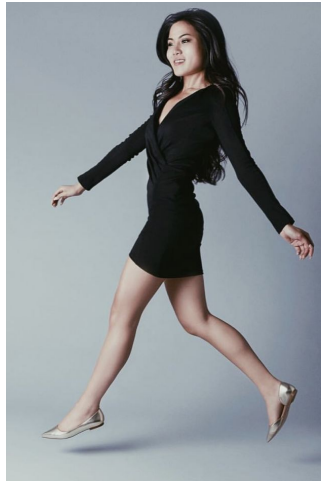

MIPM MODELS

Jennie Jaturapatporn

Height : 5'7.5" / 171 cm | Bust : 35" / 89 cm | Waist : 27.5" / 70 cm | Hips : 37.5" / 95 cm | Shoe : 7.0 US / 5.0 UK | Hair Colour : Black | Eyes : Brown

MIPM MODELS

MIPM MODELS

Jennie Jaturapatporn

Height : 5'7.5" / 171 cm | Bust : 35" / 89 cm | Waist : 27.5" / 70 cm | Hips : 37.5" / 95 cm | Shoe : 7.0 US / 5.0 UK | Hair Colour : Black | Eyes : Brown