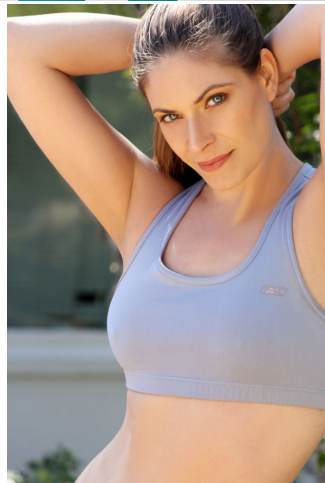

MIPM MODELS

Cat LaCohie

Height : 5'8" / 173 cm | Bust : 36" / 91 cm | Waist : 28" / 71 cm | Hips : 39.5" / 100 cm | Shoe : 8.0 US / 6.0 UK | Hair Colour : Brown | Eyes : Blue

MIPM MODELS

M P M MODELS

MIPM MODELS

MPM MODELS

Cat LaCohie

Height : 5'8" / 173 cm | Bust : 36" / 91 cm | Waist : 28" / 71 cm | Hips : 39.5" / 100 cm | Shoe : 8.0 US / 6.0 UK | Hair Colour : Brown | Eyes : Blue