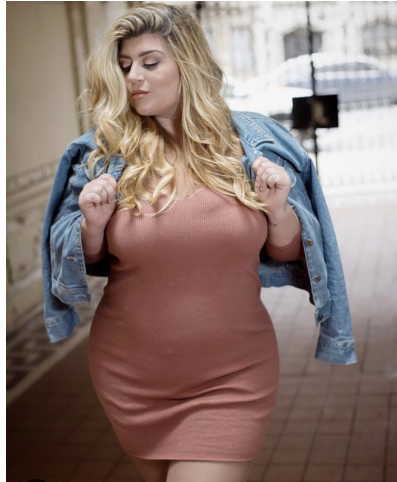

MPM MODELS

Alexa Phelece

Height : 5'8" / 173 cm | Bust : 47" / 119 cm | Waist : 39.5" / 100 cm | Hips : 51" / 130 cm | Shoe : 10.0 US / 7.0 UK | Hair Colour : Blonde | Eyes : Blue

MIPM MODELS

MPM MODELS

Alexa Phelece

Height : 5'8" / 173 cm | Bust : 47" / 119 cm | Waist : 39.5" / 100 cm | Hips : 51" / 130 cm | Shoe : 10.0 US / 7.0 UK | Hair Colour : Blonde | Eyes : Blue