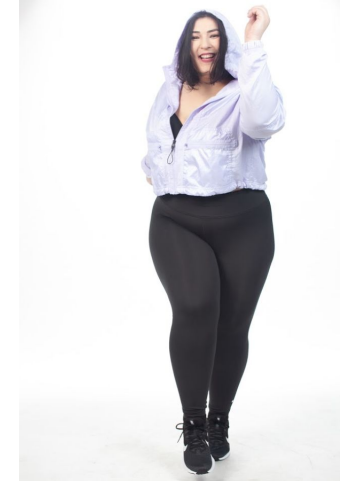

MIPM MODELS

Leah Graifer

Height : 5'6" / 168 cm | Bust : 50.5" / 128 cm | Waist : 40.5" / 103 cm | Hips : 53" / 135 cm | Shoe : 10.0 US / 7.0 UK | Hair Colour : Black | Eyes : Brown

M P M MODELS

M P M MODELS

MPM MODELS

Leah Graifer

Height : 5'6" / 168 cm | Bust : 50.5" / 128 cm | Waist : 40.5" / 103 cm | Hips : 53" / 135 cm | Shoe : 10.0 US / 7.0 UK | Hair Colour : Black | Eyes : Brown