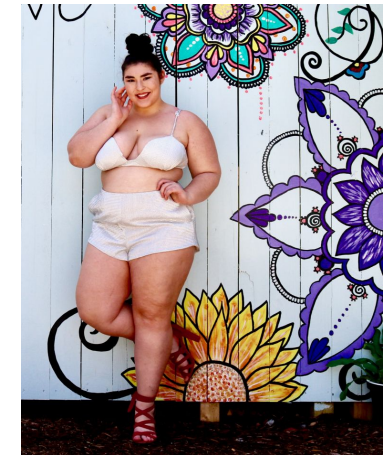

MIPM MODELS

Leah Graifer

Height : 5'6" / 168 cm | Bust : 50.5" / 128 cm | Waist : 40.5" / 103 cm | Hips : 53" / 135 cm | Shoe : 10.0 US / 7.0 UK | Hair Colour : Black | Eyes : Brown

M P M MODELS

M P M MODELS

MPM MODELS

Leah Graifer

Height : 5'6" / 168 cm | Bust : 50.5" / 128 cm | Waist : 40.5" / 103 cm | Hips : 53" / 135 cm | Shoe : 10.0 US / 7.0 UK | Hair Colour : Black | Eyes : Brown