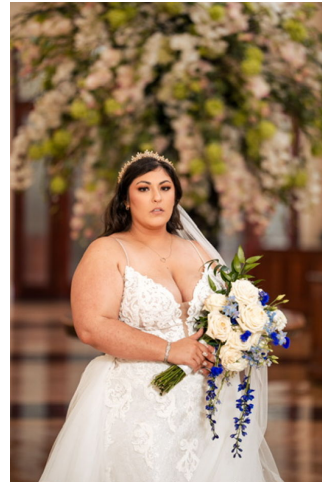

MIPM MODELS

Leah Graifer

Height : 5'6" / 168 cm | Bust : 50.5" / 128 cm | Waist : 40.5" / 103 cm | Hips : 53" / 135 cm | Shoe : 10.0 US / 7.0 UK | Hair Colour : Black | Eyes : Brown

M P M MODELS

M P M MODELS

MPM MODELS

Leah Graifer

Height : 5'6" / 168 cm | Bust : 50.5" / 128 cm | Waist : 40.5" / 103 cm | Hips : 53" / 135 cm | Shoe : 10.0 US / 7.0 UK | Hair Colour : Black | Eyes : Brown