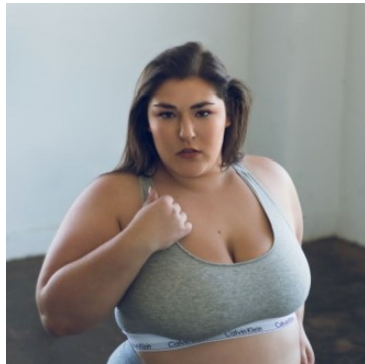

MIPM MODELS

Leah Graifer

Height : 5'6" / 168 cm | Bust : 50.5" / 128 cm | Waist : 40.5" / 103 cm | Hips : 53" / 135 cm | Shoe : 10.0 US / 7.0 UK | Hair Colour : Black | Eyes : Brown

M P M MODELS

M P M MODELS

MPM MODELS

Leah Graifer

Height : 5'6" / 168 cm | Bust : 50.5" / 128 cm | Waist : 40.5" / 103 cm | Hips : 53" / 135 cm | Shoe : 10.0 US / 7.0 UK | Hair Colour : Black | Eyes : Brown