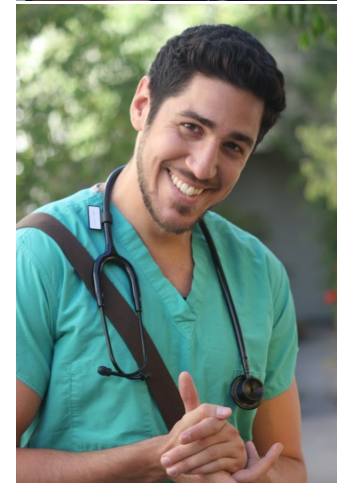

MIPM MODELS

Jonathan Fernandez

Height : 6'2" / 188 cm | Waist : 33" / 84 cm | Chest : 40" / 101 cm | Hips : 38.5" / 98 cm | Hair Colour : Brown | Eyes : Brown

MPM MODELS

MPM MODELS

Jonathan Fernandez

Height : 6'2" / 188 cm | Waist : 33" / 84 cm | Chest : 40" / 101 cm | Hips : 38.5" / 98 cm | Hair Colour : Brown | Eyes : Brown