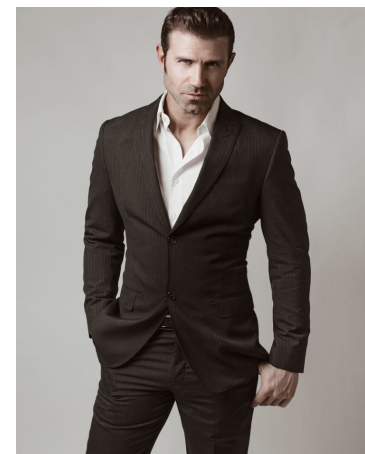

MIPM MODELS

Colin Lawrence

Height : 5'11" / 180 cm | Waist : 32" / 81 cm | Chest : 39.5" / 100 cm | Hips : 39" / 99 cm | Hair Colour : Brown | Eyes : Green

MIPM MODELS

MIPM MODELS

Colin Lawrence

Height : 5'11" / 180 cm | Waist : 32" / 81 cm | Chest : 39.5" / 100 cm | Hips : 39" / 99 cm | Hair Colour : Brown | Eyes : Green