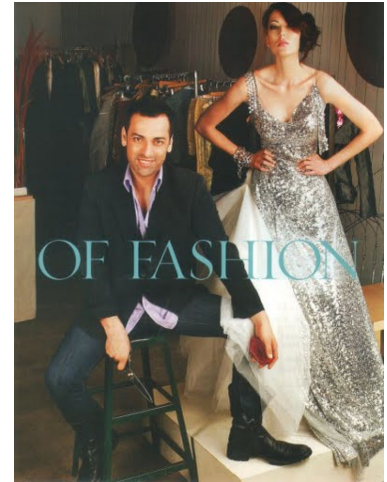

MIPM MODELS

Angela Daun

Height : 5'8" / 173 cm | Bust : 35" / 89 cm | Waist : 25" / 63 cm | Hips : 36" / 92 cm | Shoe : 8.0 US / 6.0 UK | Hair Colour : Brown | Eyes : Hazel

MIPM MODELS

MIPM MODELS

MPM MODELS

Angela Daun

Height : 5'8" / 173 cm | Bust : 35" / 89 cm | Waist : 25" / 63 cm | Hips : 36" / 92 cm | Shoe : 8.0 US / 6.0 UK | Hair Colour : Brown | Eyes : Hazel