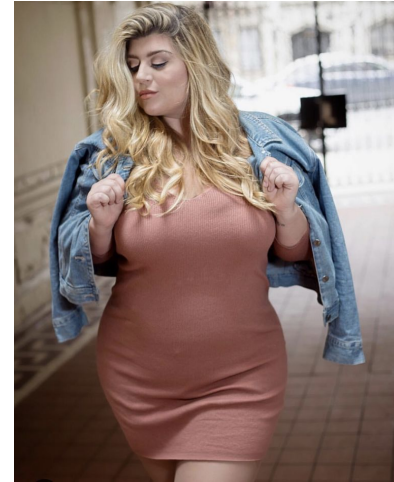

MPM MODELS

Alexa Phelece

Height : 5'8" / 173 cm | Bust : 47" / 119 cm | Waist : 39.5" / 100 cm | Hips : 51" / 130 cm | Shoe : 10.0 US / 7.0 UK | Hair Colour : Blonde | Eyes : Blue

MIPM MODELS

MIPM MODELS

MIPM MODELS

MPM MODELS

Alexa Phelece

Height : 5'8" / 173 cm | Bust : 47" / 119 cm | Waist : 39.5" / 100 cm | Hips : 51" / 130 cm | Shoe : 10.0 US / 7.0 UK | Hair Colour : Blonde | Eyes : Blue