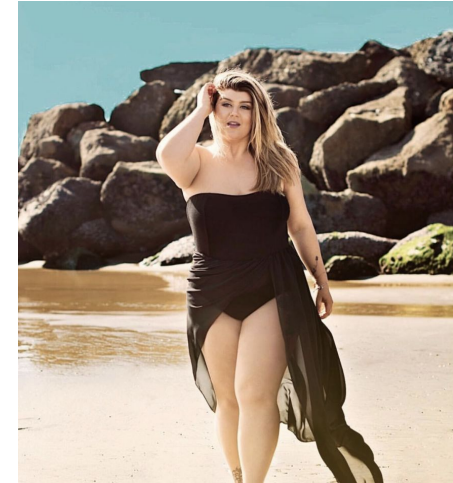

MPM MODELS

Alexa Phelece

Height : 5'8" / 173 cm | Bust : 47" / 119 cm | Waist : 39.5" / 100 cm | Hips : 51" / 130 cm | Shoe : 10.0 US / 7.0 UK | Hair Colour : Blonde | Eyes : Blue

MIPM MODELS

MIPM MODELS

MIPM MODELS

MPM MODELS

Alexa Phelece

Height : 5'8" / 173 cm | Bust : 47" / 119 cm | Waist : 39.5" / 100 cm | Hips : 51" / 130 cm | Shoe : 10.0 US / 7.0 UK | Hair Colour : Blonde | Eyes : Blue