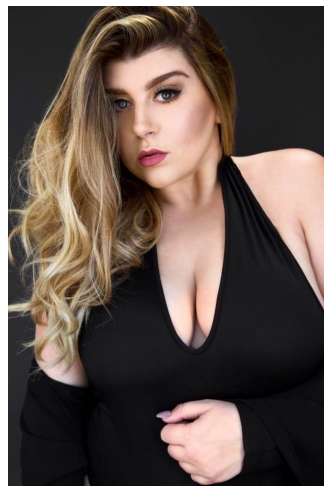

MPM MODELS

Alexa Phelece

Height : 5'8" / 173 cm | Bust : 47" / 119 cm | Waist : 39.5" / 100 cm | Hips : 51" / 130 cm | Shoe : 10.0 US / 7.0 UK | Hair Colour : Blonde | Eyes : Blue

MIPM MODELS

MIPM MODELS

MIPM MODELS

MPM MODELS

Alexa Phelece

Height : 5'8" / 173 cm | Bust : 47" / 119 cm | Waist : 39.5" / 100 cm | Hips : 51" / 130 cm | Shoe : 10.0 US / 7.0 UK | Hair Colour : Blonde | Eyes : Blue