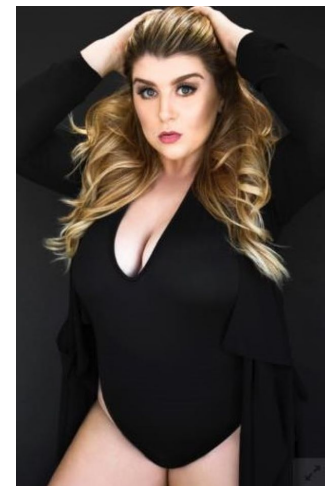

MPM MODELS

Alexa Phelece

Height : 5'8" / 173 cm | Bust : 47" / 119 cm | Waist : 39.5" / 100 cm | Hips : 51" / 130 cm | Shoe : 10.0 US / 7.0 UK | Hair Colour : Blonde | Eyes : Blue

MIPM MODELS

MIPM MODELS

MIPM MODELS

MPM MODELS

Alexa Phelece

Height : 5'8" / 173 cm | Bust : 47" / 119 cm | Waist : 39.5" / 100 cm | Hips : 51" / 130 cm | Shoe : 10.0 US / 7.0 UK | Hair Colour : Blonde | Eyes : Blue