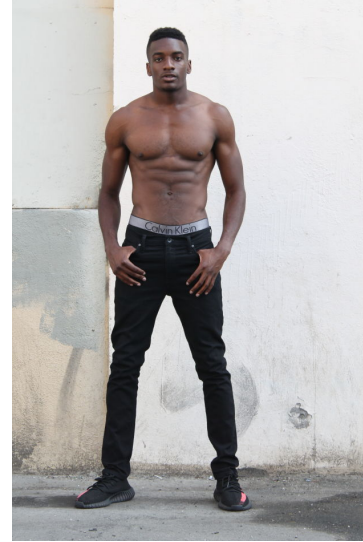

MPM MODELS

Obi Nwankwo

Height : 6'1" / 185 cm | Waist : 32" / 81 cm | Chest : 39" / 99 cm | Hips : 38.5" / 98 cm | Hair Colour : Black | Eyes : Brown

MIPM MODELS

MPM MODELS

Obi Nwankwo

Height : 6'1" / 185 cm | Waist : 32" / 81 cm | Chest : 39" / 99 cm | Hips : 38.5" / 98 cm | Hair Colour : Black | Eyes : Brown