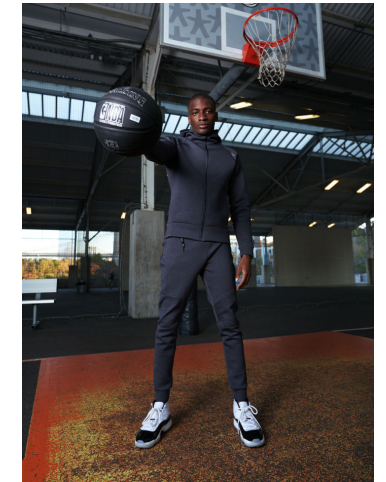

# MIPM MODELS

Obi Nwankwo

Height : 6'1" / 185 cm | Waist : 32" / 81 cm | Chest : 39" / 99 cm | Hips : 38.5" / 98 cm | Hair Colour : Black | Eyes : Brown

# MPM MODELS

Obi Nwankwo

Height : 6'1" / 185 cm | Waist : 32" / 81 cm | Chest : 39" / 99 cm | Hips : 38.5" / 98 cm | Hair Colour : Black | Eyes : Brown