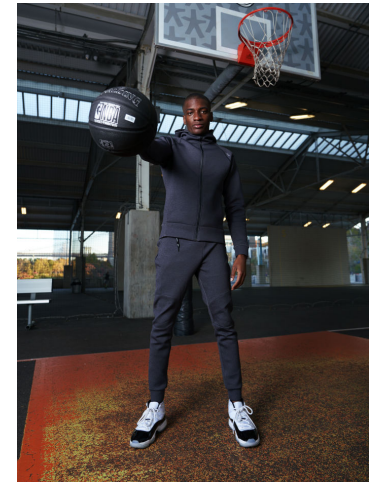

MPM MODELS

Obi Nwankwo

Height : 6'1" / 185 cm | Waist : 32" / 81 cm | Chest : 39" / 99 cm | Hips : 38.5" / 98 cm | Hair Colour : Black | Eyes : Brown

MIPM MODELS

MPM MODELS

Obi Nwankwo

Height : 6'1" / 185 cm | Waist : 32" / 81 cm | Chest : 39" / 99 cm | Hips : 38.5" / 98 cm | Hair Colour : Black | Eyes : Brown