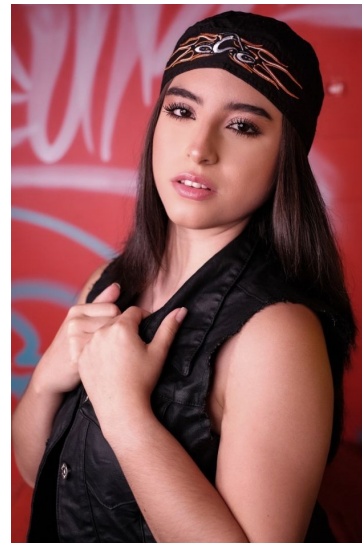

MPM MODELS

Luna Loaiza

Height : 5'2" / 157 cm | Bust : 32.5" / 83 cm | Waist : 27" / 69 cm | Hips : 37" / 94 cm | Shoe : 6.5 US / 4.5 UK | Hair Colour : Dark Brown | Eyes : Brown

MIPM MODELS

MIPM MODELS

MIPM MODELS

MPM MODELS

Luna Loaiza

Height : 5'2" / 157 cm | Bust : 32.5" / 83 cm | Waist : 27" / 69 cm | Hips : 37" / 94 cm | Shoe : 6.5 US / 4.5 UK | Hair Colour : Dark Brown | Eyes : Brown