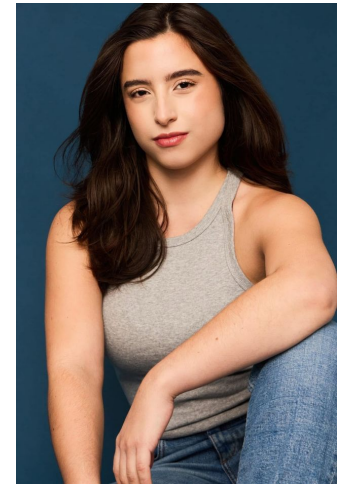

MPM MODELS

Luna Loaiza

Height : 5'2" / 157 cm | Bust : 32.5" / 83 cm | Waist : 27" / 69 cm | Hips : 37" / 94 cm | Shoe : 6.5 US / 4.5 UK | Hair Colour : Dark Brown | Eyes : Brown

MIPM MODELS

MIPM MODELS

MIPM MODELS

MPM MODELS

Luna Loaiza

Height : 5'2" / 157 cm | Bust : 32.5" / 83 cm | Waist : 27" / 69 cm | Hips : 37" / 94 cm | Shoe : 6.5 US / 4.5 UK | Hair Colour : Dark Brown | Eyes : Brown