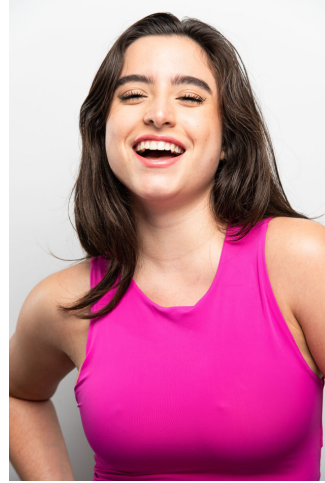

MPM MODELS

Luna Loaiza

Height : 5'2" / 157 cm | Bust : 32.5" / 83 cm | Waist : 27" / 69 cm | Hips : 37" / 94 cm | Shoe : 6.5 US / 4.5 UK | Hair Colour : Dark Brown | Eyes : Brown

MIPM MODELS

MIPM MODELS

MIPM MODELS

MPM MODELS

Luna Loaiza

Height : 5'2" / 157 cm | Bust : 32.5" / 83 cm | Waist : 27" / 69 cm | Hips : 37" / 94 cm | Shoe : 6.5 US / 4.5 UK | Hair Colour : Dark Brown | Eyes : Brown