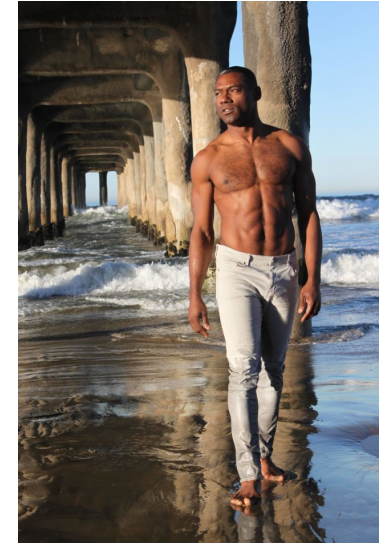

MPM MODELS

Daniel Mills

Height : 6'1" / 185 cm | Waist : 33" / 84 cm | Chest : 40" / 101 cm | Hips : 39.5" / 100 cm | Hair Colour : Black | Eyes : Brown

MPM MODELS

Daniel Mills

Height : 6'1" / 185 cm | Waist : 33" / 84 cm | Chest : 40" / 101 cm | Hips : 39.5" / 100 cm | Hair Colour : Black | Eyes : Brown