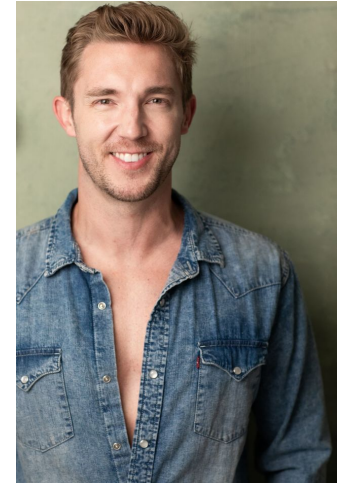

# MPM MODELS

Jordan Kirkdorffer

Height : 6'3" / 191 cm | Waist : 33.5" / 85 cm | Chest : 40.5" / 103 cm | Hips : 41" / 104 cm | Hair Colour : Blonde | Eyes : Hazel