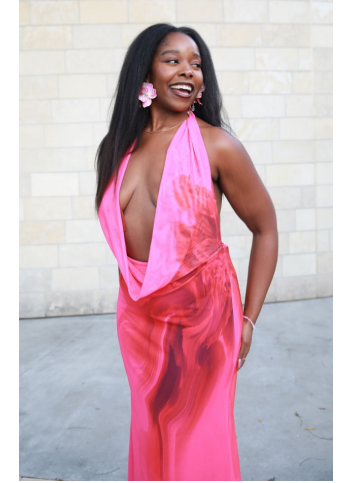

MIPM MODELS

Serena Sogules

Height : 5'8" / 173 cm | Bust : 43" / 109 cm | Waist : 34" / 86 cm | Hips : 47" / 119 cm | Shoe : 11.0 US / 7.5 UK | Hair Colour : Black | Eyes : Brown

MPM MODELS

MPM MODELS

Serena Sogules

Height : 5'8" / 173 cm | Bust : 43" / 109 cm | Waist : 34" / 86 cm | Hips : 47" / 119 cm | Shoe : 11.0 US / 7.5 UK | Hair Colour : Black | Eyes : Brown