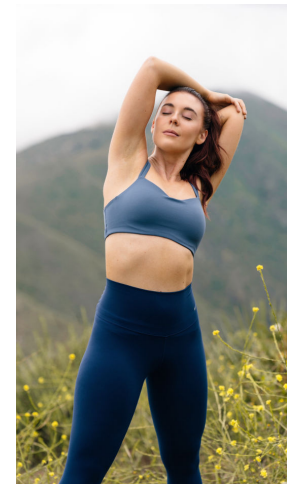

# MIPM MODELS

Nicole Stouffer

Height : 5'3.5" / 161 cm | Bust : 33.5" / 85 cm | Waist : 27.5" / 70 cm | Hips : 37" / 94 cm | Shoe : 6.5 US / 4.5 UK | Hair Colour : Dark Red | Eyes : Blue

# M P M MODELS

Nicole Stouffer

Height : 5'3.5" / 161 cm | Bust : 33.5" / 85 cm | Waist : 27.5" / 70 cm | Hips : 37" / 94 cm | Shoe : 6.5 US / 4.5 UK | Hair Colour : Dark Red | Eyes : Blue