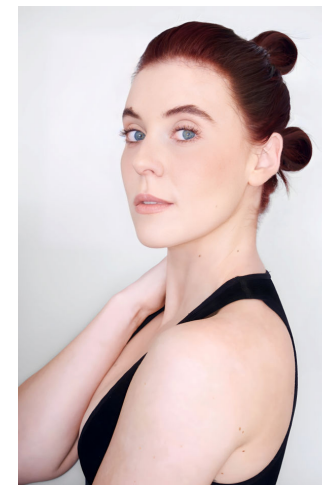

# MIPM MODELS

Nicole Stouffer

Height : 5'3.5" / 161 cm | Bust : 33.5" / 85 cm | Waist : 27.5" / 70 cm | Hips : 37" / 94 cm | Shoe : 6.5 US / 4.5 UK | Hair Colour : Dark Red | Eyes : Blue

# M P M MODELS

Nicole Stouffer

Height : 5'3.5" / 161 cm | Bust : 33.5" / 85 cm | Waist : 27.5" / 70 cm | Hips : 37" / 94 cm | Shoe : 6.5 US / 4.5 UK | Hair Colour : Dark Red | Eyes : Blue