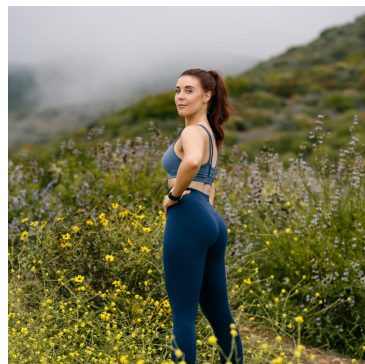

# MIPM MODELS

Nicole Stouffer

Height : 5'3.5" / 161 cm | Bust : 33.5" / 85 cm | Waist : 27.5" / 70 cm | Hips : 37" / 94 cm | Shoe : 6.5 US / 4.5 UK | Hair Colour : Dark Red | Eyes : Blue

# M P M MODELS

Nicole Stouffer

Height : 5'3.5" / 161 cm | Bust : 33.5" / 85 cm | Waist : 27.5" / 70 cm | Hips : 37" / 94 cm | Shoe : 6.5 US / 4.5 UK | Hair Colour : Dark Red | Eyes : Blue