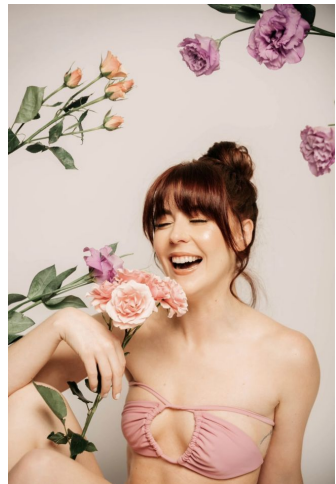

# MIPM MODELS

Nicole Stouffer

Height : 5'3.5" / 161 cm | Bust : 33.5" / 85 cm | Waist : 27.5" / 70 cm | Hips : 37" / 94 cm | Shoe : 6.5 US / 4.5 UK | Hair Colour : Dark Red | Eyes : Blue

# M P M MODELS

Nicole Stouffer

Height : 5'3.5" / 161 cm | Bust : 33.5" / 85 cm | Waist : 27.5" / 70 cm | Hips : 37" / 94 cm | Shoe : 6.5 US / 4.5 UK | Hair Colour : Dark Red | Eyes : Blue