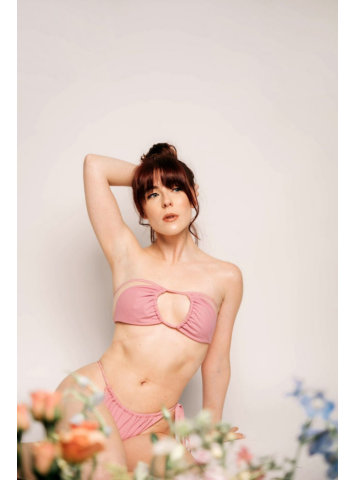

# MIPM MODELS

Nicole Stouffer

Height : 5'3.5" / 161 cm | Bust : 33.5" / 85 cm | Waist : 27.5" / 70 cm | Hips : 37" / 94 cm | Shoe : 6.5 US / 4.5 UK | Hair Colour : Dark Red | Eyes : Blue

# M P M MODELS

Nicole Stouffer

Height : 5'3.5" / 161 cm | Bust : 33.5" / 85 cm | Waist : 27.5" / 70 cm | Hips : 37" / 94 cm | Shoe : 6.5 US / 4.5 UK | Hair Colour : Dark Red | Eyes : Blue