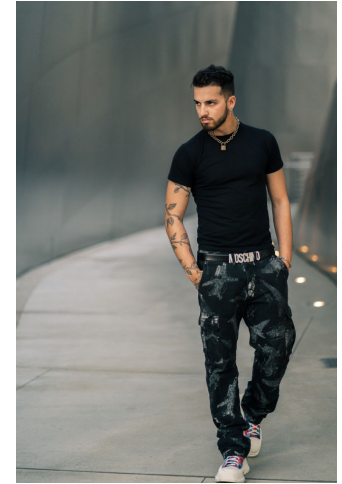

# MIPM MODELS

Samuel Bernardy

Height : 5'11" / 180 cm | Waist : 31" / 79 cm | Chest : 37" / 94 cm | Hips : 38" / 97 cm | Hair Colour : Dark Brown | Eyes : Hazel

# MPM MODELS

Height : 5'11" / 180 cm | W