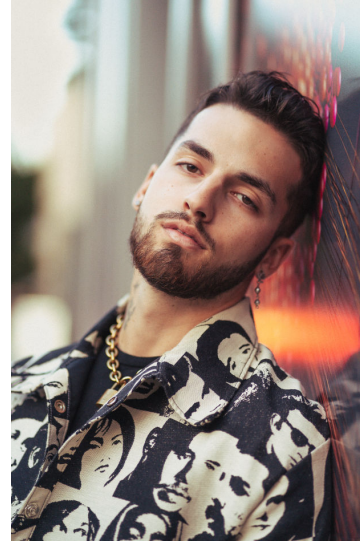

# MIPM MODELS

Samuel Bernardy

Height : 5'11" / 180 cm | Waist : 31" / 79 cm | Chest : 37" / 94 cm | Hips : 38" / 97 cm | Hair Colour : Dark Brown | Eyes : Hazel

# MPM MODELS

Height : 5'11" / 180 cm | W