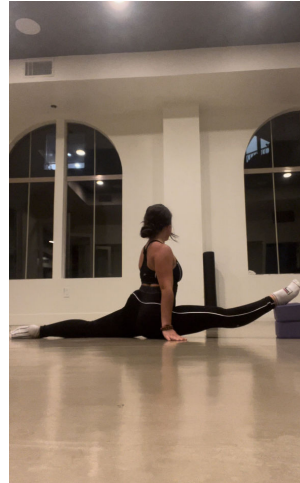

MPM MODELS

Luna Loaiza

Height : 5'2" / 157 cm | Bust : 32.5" / 83 cm | Waist : 27" / 69 cm | Hips : 37" / 94 cm | Shoe : 6.5 US / 4.5 UK | Hair Colour : Dark Brown | Eyes : Brown

MPM MODELS

Luna Loaiza

Height : 5'2" / 157 cm | Bust : 32.5" / 83 cm | Waist : 27" / 69 cm | Hips : 37" / 94 cm | Shoe : 6.5 US / 4.5 UK | Hair Colour : Dark Brown | Eyes : Brown