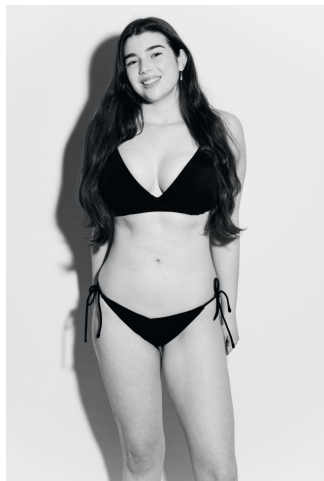

MIPM MODELS

Samantha Pruit

Height : 5'10" / 178 cm | Bust : 39.5" / 100 cm | Waist : 29" / 74 cm | Hips : 41" / 104 cm | Shoe : 8.0 US / 6.0 UK | Hair Colour : Brown | Eyes : Hazel

MPM MODELS

MPM MODELS

Samantha Pruitt

Height : 5'10" / 178 cm | Bust : 39.5" / 100 cm | Waist : 29" / 74 cm | Hips : 41" / 104 cm | Shoe : 8.0 US / 6.0 UK | Hair Colour : Brown | Eyes : Hazel