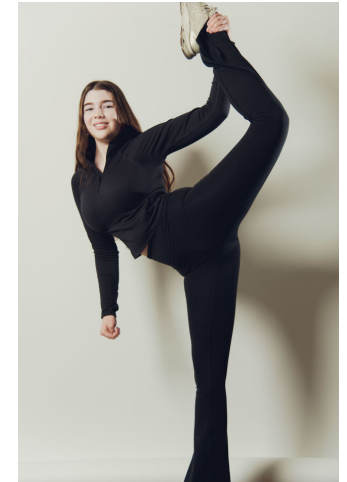

MIPM MODELS

Samantha Pruit

Height : 5'10" / 178 cm | Bust : 39.5" / 100 cm | Waist : 29" / 74 cm | Hips : 41" / 104 cm | Shoe : 8.0 US / 6.0 UK | Hair Colour : Brown | Eyes : Hazel

MPM MODELS

MPM MODELS

Samantha Pruitt

Height : 5'10" / 178 cm | Bust : 39.5" / 100 cm | Waist : 29" / 74 cm | Hips : 41" / 104 cm | Shoe : 8.0 US / 6.0 UK | Hair Colour : Brown | Eyes : Hazel