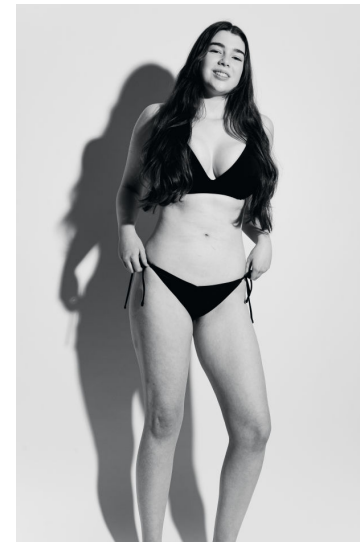

MIPM MODELS

Samantha Pruit

Height : 5'10" / 178 cm | Bust : 39.5" / 100 cm | Waist : 29" / 74 cm | Hips : 41" / 104 cm | Shoe : 8.0 US / 6.0 UK | Hair Colour : Brown | Eyes : Hazel

MPM MODELS

MPM MODELS

Samantha Pruitt

Height : 5'10" / 178 cm | Bust : 39.5" / 100 cm | Waist : 29" / 74 cm | Hips : 41" / 104 cm | Shoe : 8.0 US / 6.0 UK | Hair Colour : Brown | Eyes : Hazel