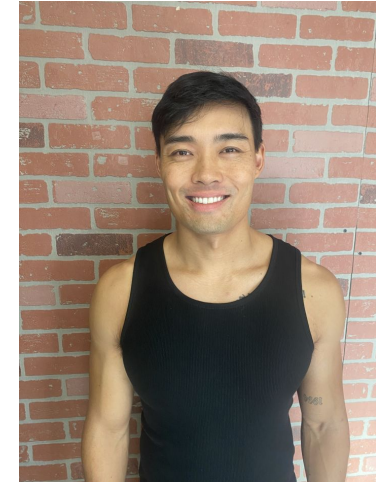

MPM MODELS

Rick Kumazawa

Height : 5'11" / 180 cm | Waist : 33" / 84 cm | Chest : 42.5" / 108 cm | Hips : 38.5" / 98 cm | Hair Colour : Black | Eyes : Brown

MPM MODELS

Rick Kumazawa

Height : 5'11" / 180 cm | Waist : 33" / 84 cm | Chest : 42.5" / 108 cm | Hips : 38.5" / 98 cm | Hair Colour : Black | Eyes : Brown