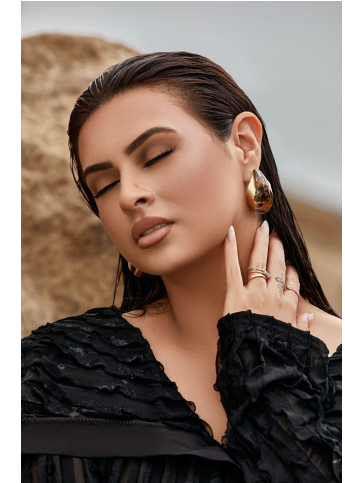

MPM MODELS

Abigail Aceves

Height : 5'8" / 173 cm | Bust : 41" / 104 cm | Waist : 35.5" / 90 cm | Hips : 44.5" / 113 cm | Shoe : 9.0 US / 6.5 UK | Hair Colour : Dark Brown | Eyes : Brown

MIPM MODELS

MPM MODELS

Abigail Aceves

Height : 5'8" / 173 cm | Bust : 41" / 104 cm | Waist : 35.5" / 90 cm | Hips : 44.5" / 113 cm | Shoe : 9.0 US / 6.5 UK | Hair Colour : Dark Brown | Eyes : Brown