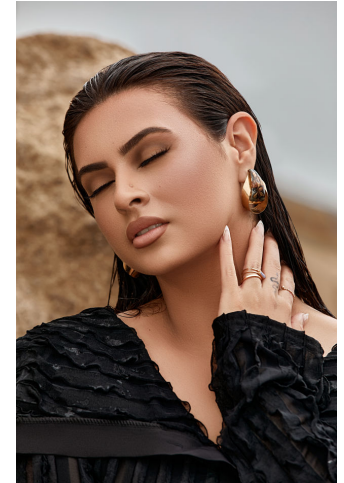

MPM MODELS

Abigail Aceves

Height : 5'8" / 173 cm | Bust : 41" / 104 cm | Waist : 35.5" / 90 cm | Hips : 44.5" / 113 cm | Shoe : 9.0 US / 6.5 UK | Hair Colour : Dark Brown | Eyes : Brown

MIPM MODELS

MPM MODELS

Abigail Aceves

Height : 5'8" / 173 cm | Bust : 41" / 104 cm | Waist : 35.5" / 90 cm | Hips : 44.5" / 113 cm | Shoe : 9.0 US / 6.5 UK | Hair Colour : Dark Brown | Eyes : Brown