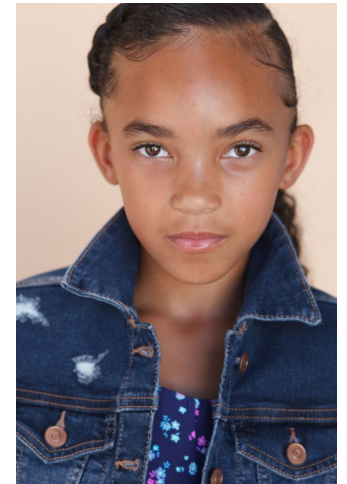

MIPM MODELS

Kailana Dunacn

Height : 4'8" / 142 cm | Bust : 25" / 64 cm | Waist : 22" / 56 cm | Hips : 26" / 66 cm | Shoe : 3.0 US / 1.5 UK | Hair Colour : Dark Brown | Eyes : Brown

M P M MODELS

M P M MODELS

MPM MODELS

Kailana Dunacn

Height : 4'8" / 142 cm | Bust : 25" / 64 cm | Waist : 22" / 56 cm | Hips : 26" / 66 cm | Shoe : 3.0 US / 1.5 UK | Hair Colour : Dark Brown | Eyes : Brown