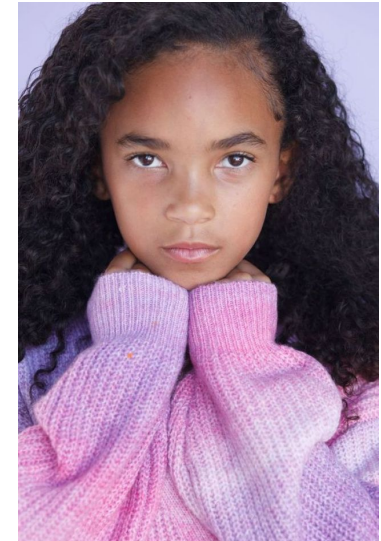

MIPM MODELS

Kailana Dunacn

Height : 4'8" / 142 cm | Bust : 25" / 64 cm | Waist : 22" / 56 cm | Hips : 26" / 66 cm | Shoe : 3.0 US / 1.5 UK | Hair Colour : Dark Brown | Eyes : Brown

M P M MODELS

M P M MODELS

MPM MODELS

Kailana Dunacn

Height : 4'8" / 142 cm | Bust : 25" / 64 cm | Waist : 22" / 56 cm | Hips : 26" / 66 cm | Shoe : 3.0 US / 1.5 UK | Hair Colour : Dark Brown | Eyes : Brown