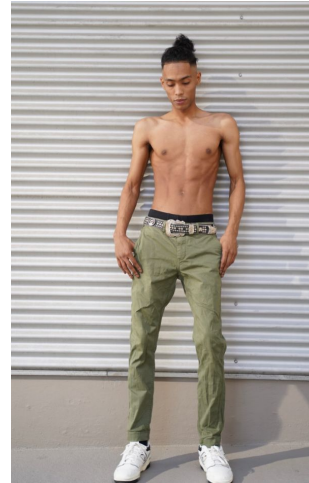

MIPM MODELS

Jordan Smith

Height : 6'1" / 185 cm | Waist : 29" / 74 cm | Chest : 35" / 89 cm | Hips : 35" / 89 cm | Hair Colour : Black | Eyes : Brown

MPM MODELS

Jordan Smith

Height : 6'1" / 185 cm | Waist : 29" / 74 cm | Chest : 35" / 89 cm | Hips : 35" / 89 cm | Hair Colour : Black | Eyes : Brown