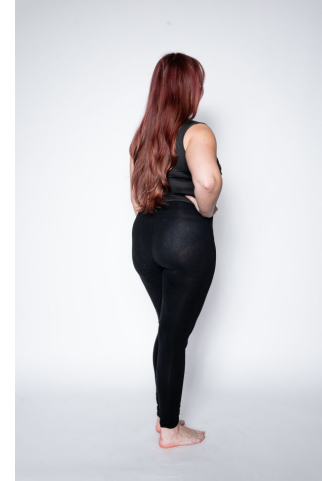

MIPM MODELS

Zoe Prior "Los Angeles"

Height : 5'6" / 168 cm | Bust : 42" / 107 cm | Waist : 35" / 89 cm | Hips : 45.5" / 116 cm | Shoe : 10.5 US / 7.5 UK | Hair Colour : Light Red | Eyes : Blue

MPM MODELS

Zoe Prior "Los Angeles"

Height : 5'6" / 168 cm | Bust : 42" / 107 cm | Waist : 35" / 89 cm | Hips : 45.5" / 116 cm | Shoe : 10.5 US / 7.5 UK | Hair Colour : Light Red | Eyes : Blue