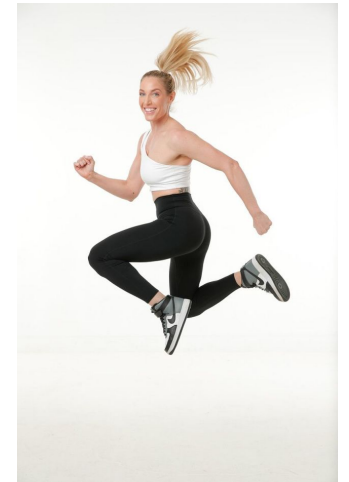

MPM MODELS

Whitney Janae

Height : 5'10" / 178 cm | Bust : 36.5" / 93 cm | Waist : 27.5" / 70 cm | Hips : 37.5" / 95 cm | Shoe : 10.0 US / 7.0 UK | Hair Colour : Light Blonde | Eyes : Blue

MIPM MODELS

MIPM MODELS

MPM MODELS

Whitney Janae

Height : 5'10" / 178 cm | Bust : 36.5" / 93 cm | Waist : 27.5" / 70 cm | Hips : 37.5" / 95 cm | Shoe : 10.0 US / 7.0 UK | Hair Colour : Light Blonde | Eyes : Blue