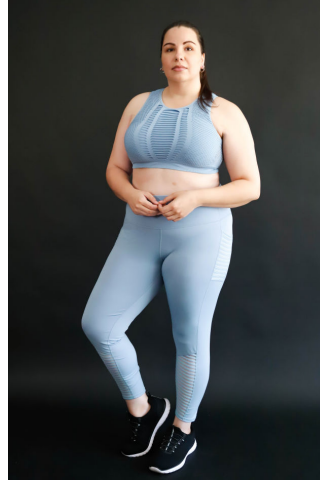

MPM MODELS

Alia Parise

Height : 5'8" / 173 cm | Bust : 47" / 119 cm | Waist : 40" / 102 cm | Hips : 51" / 130 cm | Shoe : 12.0 US / 8.0 UK | Hair Colour : Dark Brown | Eyes : Brown

MIPM MODELS

MPM MODELS

Alia Parise

Height : 5'8" / 173 cm | Bust : 47" / 119 cm | Waist : 40" / 102 cm | Hips : 51" / 130 cm | Shoe : 12.0 US / 8.0 UK | Hair Colour : Dark Brown | Eyes : Brown