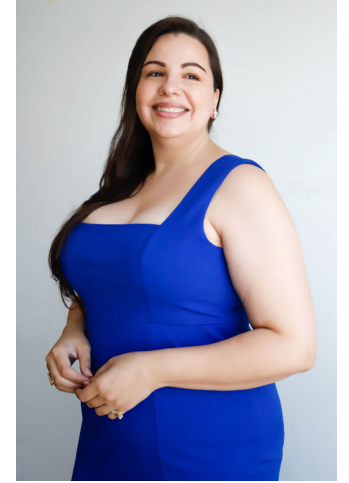

MPM MODELS

Alia Parise

Height : 5'8" / 173 cm | Bust : 47" / 119 cm | Waist : 40" / 102 cm | Hips : 51" / 130 cm | Shoe : 12.0 US / 8.0 UK | Hair Colour : Dark Brown | Eyes : Brown

MIPM MODELS

MPM MODELS

Alia Parise

Height : 5'8" / 173 cm | Bust : 47" / 119 cm | Waist : 40" / 102 cm | Hips : 51" / 130 cm | Shoe : 12.0 US / 8.0 UK | Hair Colour : Dark Brown | Eyes : Brown