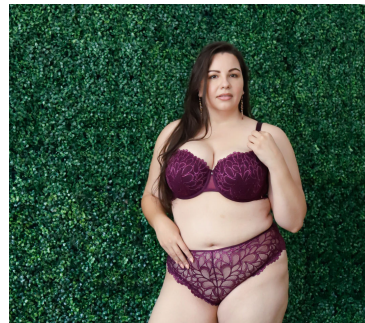

MPM MODELS

Alia Parise

Height : 5'8" / 173 cm | Bust : 47" / 119 cm | Waist : 40" / 102 cm | Hips : 51" / 130 cm | Shoe : 12.0 US / 8.0 UK | Hair Colour : Dark Brown | Eyes : Brown

MIPM MODELS

MIPM MODELS

Alia Parise

Height : 5'8" / 173 cm | Bust : 47" / 119 cm | Waist : 40" / 102 cm | Hips : 51" / 130 cm | Shoe : 12.0 US / 8.0 UK | Hair Colour : Dark Brown | Eyes : Brown