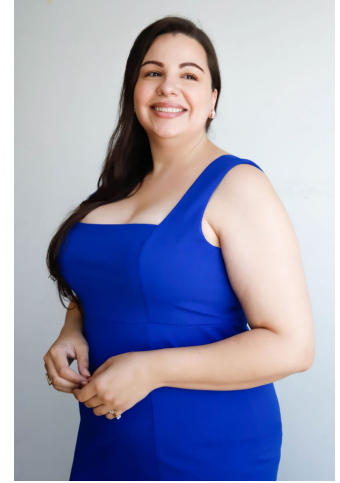

MPM MODELS

Alia Parise

Height : 5'8" / 173 cm | Bust : 47" / 119 cm | Waist : 40" / 102 cm | Hips : 51" / 130 cm | Shoe : 12.0 US / 8.0 UK | Hair Colour : Dark Brown | Eyes : Brown

MIPM MODELS

MIPM MODELS

Alia Parise

Height : 5'8" / 173 cm | Bust : 47" / 119 cm | Waist : 40" / 102 cm | Hips : 51" / 130 cm | Shoe : 12.0 US / 8.0 UK | Hair Colour : Dark Brown | Eyes : Brown