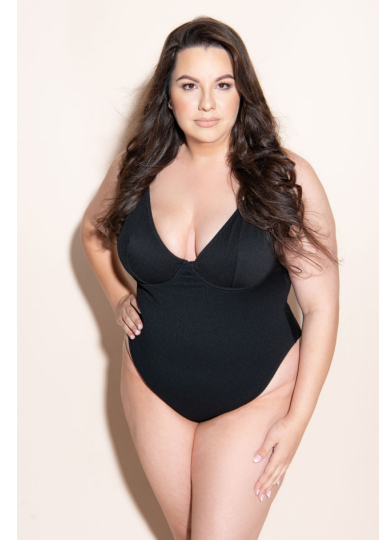

MPM MODELS

Alia Parise

Height : 5'8" / 173 cm | Bust : 47" / 119 cm | Waist : 40" / 102 cm | Hips : 51" / 130 cm | Shoe : 12.0 US / 8.0 UK | Hair Colour : Dark Brown | Eyes : Brown

MIPM MODELS

MIPM MODELS

Alia Parise

Height : 5'8" / 173 cm | Bust : 47" / 119 cm | Waist : 40" / 102 cm | Hips : 51" / 130 cm | Shoe : 12.0 US / 8.0 UK | Hair Colour : Dark Brown | Eyes : Brown