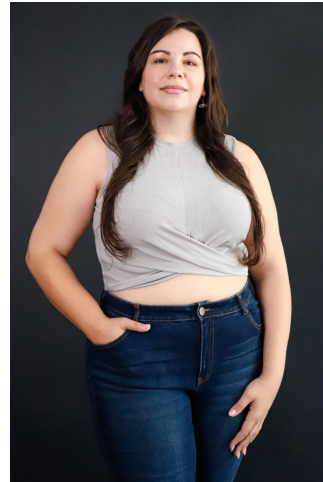

MPM MODELS

Alia Parise

Height : 5'8" / 173 cm | Bust : 47" / 119 cm | Waist : 40" / 102 cm | Hips : 51" / 130 cm | Shoe : 12.0 US / 8.0 UK | Hair Colour : Dark Brown | Eyes : Brown

MIPM MODELS

MIPM MODELS

Alia Parise

Height : 5'8" / 173 cm | Bust : 47" / 119 cm | Waist : 40" / 102 cm | Hips : 51" / 130 cm | Shoe : 12.0 US / 8.0 UK | Hair Colour : Dark Brown | Eyes : Brown